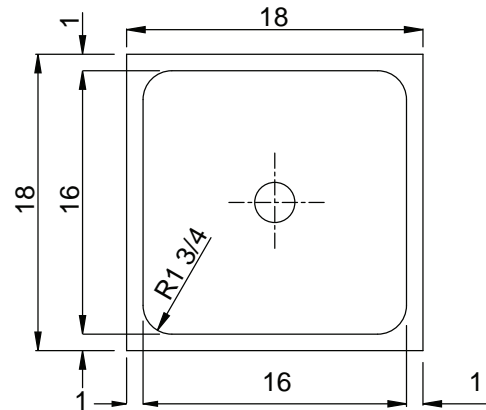

## INTEGRA GROUP INTEGRA DRAIN - SINGLE BOWL UNDERMOUNT - 18 GA.

SUBMITTAL DATA

**11.35**  
Gallon  
Capacity\*

**\*CAPACITY MATTERS**  
Max I.D. sizing with straight sided, non-tapered bowl configuration.  
Tight corner radius design.

### SPECIFICATION

Seamless die-drawn construction of 18 gauge type 304, 18-8 stainless steel. Interior and top surfaces polished to a non-porous Hand-Blended Just Finish. Fully coated underside insulates for sound, and reduces condensation. Straight-sided compartment with 1 3/4" radius corners provides greater capacity. Intgra-Drain integral drain system.