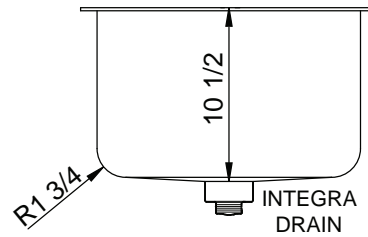

## INTEGRA GROUP INTEGRA DRAIN - SINGLE BOWL UNDERMOUNT - 18 GA.

SUBMITTAL DATA

**11.35**  
Gallon  
Capacity\*

**\*CAPACITY MATTERS**  
Max I.D. sizing with straight sided, non-tapered bowl configuration.  
Tight corner radius design.

### SPECIFICATION

Seamless die-drawn construction of 18 gauge type 304, 18-8 stainless steel. Interior and top surfaces polished to a non-porous Hand-Blended Just Finish. Fully coated underside insulates for sound, and reduces condensation. Straight-sided compartment with 1 3/4" radius corners provides greater capacity. Intgra-Drain integral drain system.