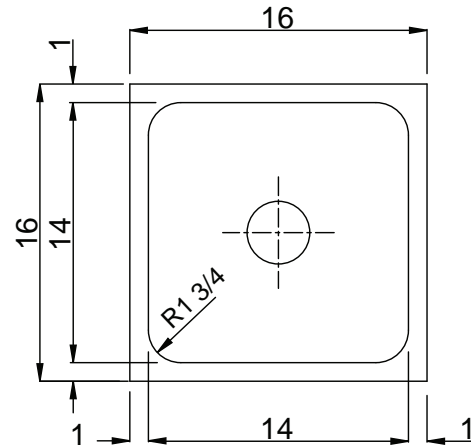

## INTEGRA GROUP INTEGRA DRAIN - SINGLE BOWL UNDERMOUNT - 18 GA.

SUBMITTAL DATA

**6.13**  
Gallon  
Capacity\*

**\*CAPACITY MATTERS**  
Max I.D. sizing with straight sided, non-tapered bowl configuration.  
Tight corner radius design.

### SPECIFICATION

Seamless die-drawn construction of 18 gauge type 304, 18-8 stainless steel. Interior and top surfaces polished to a non-porous Hand-Blended Just Finish. Fully coated underside insulates for sound, and reduces condensation. Straight-sided compartment with 1 3/4" radius corners provides greater capacity. Intgra-Drain integral drain system.