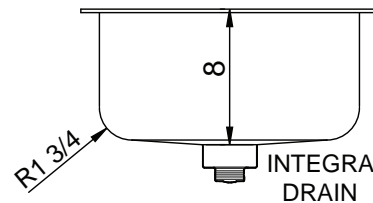

## INTEGRA GROUP INTEGRA DRAIN - SINGLE BOWL UNDERMOUNT - 18 GA.

SUBMITTAL DATA

**6.13**  
Gallon  
Capacity\*

**\*CAPACITY MATTERS**

Max I.D. sizing with straight sided, non-tapered bowl configuration. Tight corner radius design.

**SPECIFICATION**

Seamless die-drawn construction of 18 gauge type 304, 18-8 stainless steel. Interior and top surfaces polished to a non-porous Hand-Blended Just Finish. Fully coated underside insulates for sound, and reduces condensation. Straight-sided compartment with 1 3/4" radius corners provides greater capacity. Intgra-Drain integral drain system.

Integra Drain - seamlessly die drawn; eliminating seam in sink bottom, resulting in a hygienic surface. No additional parts or rings. Reduces installation issues and leak potential. Includes basket strainer and tailpiece. Flat grid available in place of basket, specify I-SSF option.