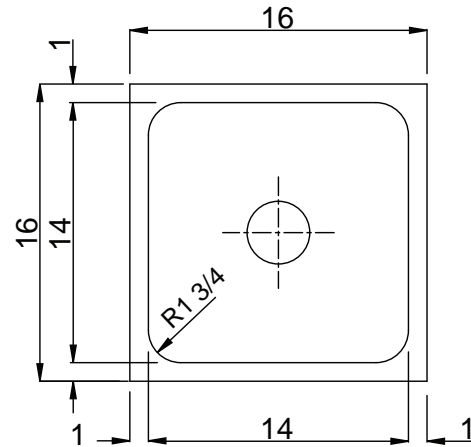

## INTEGRA GROUP INTEGRA DRAIN - SINGLE BOWL UNDERMOUNT - 18 GA.

SUBMITTAL DATA

**6.13**  
Gallon  
Capacity\*

**\*CAPACITY MATTERS**

Max I.D. sizing with straight sided, non-tapered bowl configuration. Tight corner radius design.

**SPECIFICATION**

Seamless die-drawn construction of 18 gauge type 304, 18-8 stainless steel. Interior and top surfaces polished to a non-porous Hand-Blended Just Finish. Fully coated underside insulates for sound, and reduces condensation. Straight-sided compartment with 1 3/4" radius corners provides greater capacity. Intgra-Drain integral drain system.

Integra Drain - seamlessly die drawn; eliminating seam in sink bottom, resulting in a hygienic surface. No additional parts or rings. Reduces installation issues and leak potential. Includes basket strainer and tailpiece. Flat grid available in place of basket, specify I-SSF option.