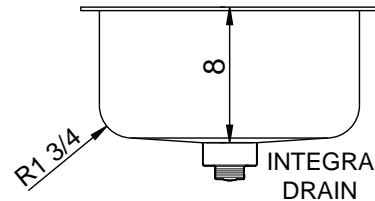

## INTEGRA GROUP INTEGRA DRAIN - SINGLE BOWL UNDERMOUNT - 18 GA.

SUBMITTAL DATA

**6.13**  
Gallon  
Capacity\*

**\*CAPACITY MATTERS**  
Max I.D. sizing with straight sided, non-tapered bowl configuration.  
Tight corner radius design.

### SPECIFICATION

Seamless die-drawn construction of 18 gauge type 304, 18-8 stainless steel. Interior and top surfaces polished to a non-porous Hand-Blended Just Finish. Fully coated underside insulates for sound, and reduces condensation. Straight-sided compartment with 1 3/4" radius corners provides greater capacity. Intgra-Drain integral drain system.