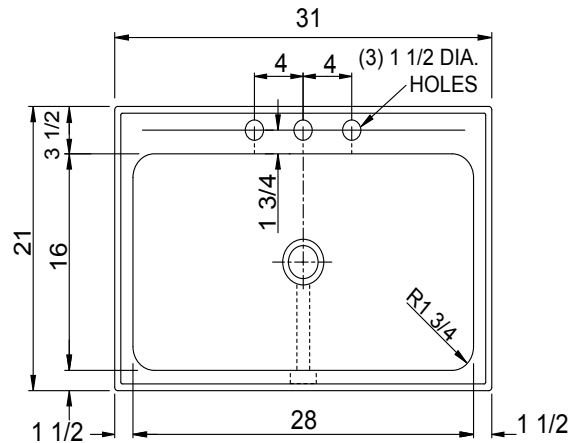

## ARMOR GROUP LEDGE TYPE - EXTRA DEEP with INTEGRA-FLOW - 16 GAUGE

SUBMITTAL DATA

OVERFLOW SHOWN AT REAR

OPENING FOR J-35 CUP STRAINER

**19.88**  
Gallon Capacity\*

**\*CAPACITY MATTERS**

Max I.D. sizing with straight sided, non-tapered bowl configuration. Tight corner radius design.

**SPECIFICATION**

Seamless die-drawn construction of 16 ga. type 304 stainless steel. Interior and top surfaces polished to a non-porous Hand Blended Just Finish. Fully coated underside insulates for sound and reduces condensation. Straight-sided compartment with 1-3/4" radius corners provides greater capacity. Self-rimming top mount with Grip-Rim Plus with stainless steel mounting channels. Integra-flow overflow system. Drain punched for Just J-35-SSF drain.

**TYPE 316 STAINLESS STEEL** (Check if applicable)

CUTOUT DIMENSIONS		
Model Number	Front-to-Back	Left-to-Right
SLXDF-2131-16-GR	20-1/4	30-1/4

FAUCET PUNCHING - MUST BE SPECIFIED	
<input type="checkbox"/> (1) Hole Centered	
<input type="checkbox"/> (2) Holes on 4" centers	
<input type="checkbox"/> (3) Holes on 4" centers (illustrated)	
<input type="checkbox"/> Alternate Punching: Faucet Model: _____	Punching Required: _____