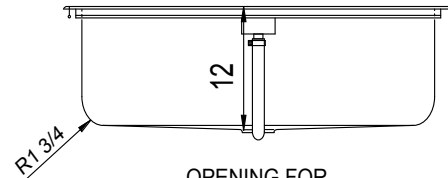

## ARMOR GROUP LEDGE TYPE - EXTRA DEEP with INTEGRA-FLOW - 16 GAUGE

SUBMITTAL DATA

OVERFLOW SHOWN AT REAR

OPENING FOR J-35 CUP STRAINER

**19.88**  
Gallon Capacity\*

**\*CAPACITY MATTERS**

Max I.D. sizing with straight sided, non-tapered bowl configuration. Tight corner radius design.

**SPECIFICATION**

Seamless die-drawn construction of 16 ga. type 304 stainless steel. Interior and top surfaces polished to a non-porous Hand Blended Just Finish. Fully coated underside insulates for sound and reduces condensation. Straight-sided compartment with 1-3/4" radius corners provides greater capacity. Self-rimming top mount with Grip-Rim Plus with stainless steel mounting channels. Integra-flow overflow system. Drain punched for Just J-35-SSF drain.

**TYPE 316 STAINLESS STEEL** (Check if applicable)

CUTOUT DIMENSIONS		
Model Number	Front-to-Back	Left-to-Right
SLXDF-2131-16-GR	20-1/4	30-1/4

FAUCET PUNCHING - MUST BE SPECIFIED	
<input type="checkbox"/> (1) Hole Centered	
<input type="checkbox"/> (2) Holes on 4" centers	
<input type="checkbox"/> (3) Holes on 4" centers (illustrated)	
<input type="checkbox"/> Alternate Punching: Faucet Model: _____	Punching Required: _____