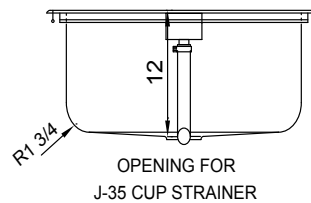

## ARMOR GROUP LEDGE TYPE - EXTRA DEEP with INTEGRA-FLOW - 16 GAUGE

SUBMITTAL DATA

OVERFLOW SHOWN  
AT REAR

**9.85**  
Gallon  
Capacity\*

**\*CAPACITY MATTERS**

Max I.D. sizing with straight sided, non-tapered bowl configuration. Tight corner radius design.

**SPECIFICATION**

Seamless die-drawn construction of 16 ga. type 304 stainless steel. Interior and top surfaces polished to a non-porous Hand Blended Just Finish. Fully coated underside insulates for sound and reduces condensation. Straight-sided compartment with 1-3/4" radius corners provides greater capacity. Self-rimming top mount with Grip-Rim Plus with stainless steel mounting channels. Integra-flow overflow system. Drain punched for Just J-35-SSF drain.

**TYPE 316 STAINLESS STEEL** (Check if applicable)

CUTOUT DIMENSIONS		
Model Number	Front-to-Back	Left-to-Right
SLXDF-2117-16-GR	20-1/4	16-1/4

FAUCET PUNCHING - MUST BE SPECIFIED	
<input type="checkbox"/> (1) Hole Centered	
<input type="checkbox"/> (2) Holes on 4" centers	
<input type="checkbox"/> (3) Holes on 4" centers (illustrated)	
<input type="checkbox"/> Alternate Punching: Faucet Model:	Punching Required: