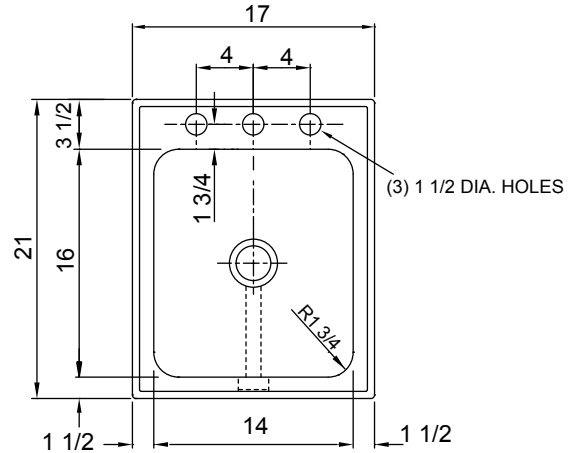

## ARMOR GROUP LEDGE TYPE - EXTRA DEEP with INTEGRA-FLOW - 16 GAUGE

SUBMITTAL DATA

OVERFLOW SHOWN  
AT REAR

**9.85**  
Gallon  
Capacity\*

**\*CAPACITY MATTERS**

Max I.D. sizing with straight sided, non-tapered bowl configuration. Tight corner radius design.

**SPECIFICATION**

Seamless die-drawn construction of 16 ga. type 304 stainless steel. Interior and top surfaces polished to a non-porous Hand Blended Just Finish. Fully coated underside insulates for sound and reduces condensation. Straight-sided compartment with 1-3/4" radius corners provides greater capacity. Self-rimming top mount with Grip-Rim Plus with stainless steel mounting channels. Integra-flow overflow system. Drain punched for Just J-35-SSF drain.

**TYPE 316 STAINLESS STEEL** (Check if applicable)

CUTOUT DIMENSIONS		
Model Number	Front-to-Back	Left-to-Right
SLXDF-2117-16-GR	20-1/4	16-1/4

FAUCET PUNCHING - MUST BE SPECIFIED	
<input type="checkbox"/> (1) Hole Centered	
<input type="checkbox"/> (2) Holes on 4" centers	
<input type="checkbox"/> (3) Holes on 4" centers (illustrated)	
<input type="checkbox"/> Alternate Punching: Faucet Model:	Punching Required: