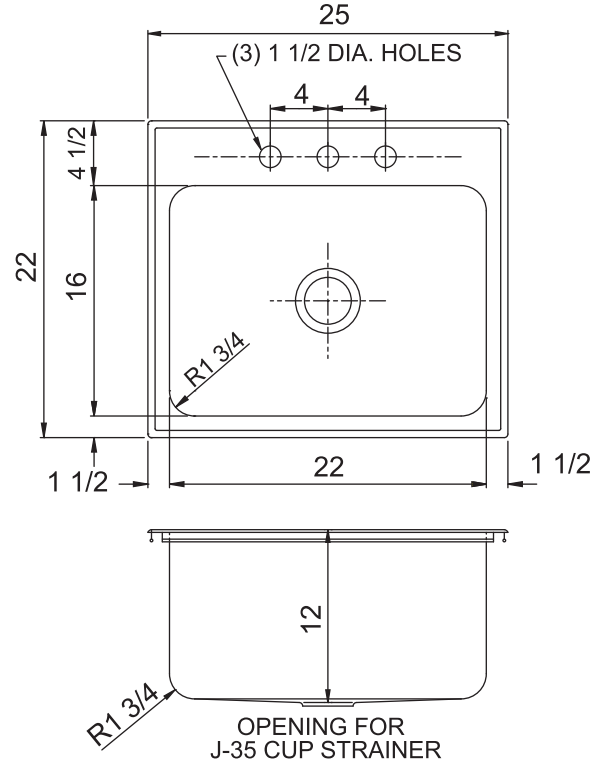

## STYLIST GROUP LEDGE TYPE - EXTRA DEEP 18 GAUGE

### SPECIFICATION

Seamless die-drawn construction of 18 gauge type 304, 18-8 stainless steel. Interior and top surfaces polished to a non-porous Hand-Blended Just Finish with highlighted bowl rim. Fully coated underside insulates for sound, and reduces condensation. Maximum capacity straight-sided compartment with 1 3/4" radius corners provides greater capacity. Self-rimming top mount Grip-Rim Plus with stainless steel mounting channels. Conforms to ASME/ANSI A112.19.3M. Drain punch #35 centered for Just J-35 unless otherwise specified.

### Capacity Matters

Max ID sizing with straight sided bowl configuration (non tapered sides). Tight corner radius design.

CUTOUT DIMENSIONS		
Model Number	Front-to-Back	Left-to-Right
SLXD-2225-A-GR	21-1/4	24-1/4