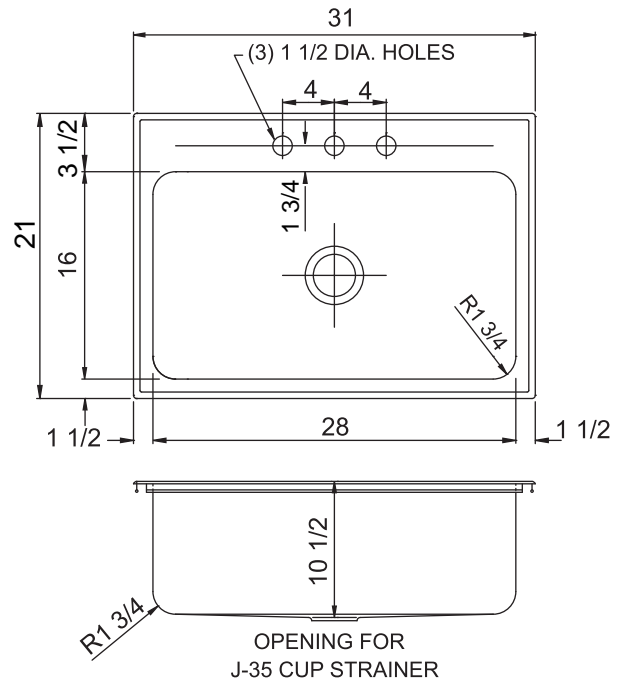

SLX-2131-A-GR

STYLIST GROUP LEDGEBACK - EXTRA DEEP SINGLE BOWL - 18 GAUGE

SUBMITTAL DATA

20.0
Gallon Capacity*

***CAPACITY MATTERS**
Max. I.D. sizing with straight-sided, non -tapered bowl configuration. Tight corner radius design.

SPECIFICATION

Seamless die-drawn construction of 18 gauge type 304 stainless steel. Interior and top surfaces polished to a non-porous Hand Blended Just Finish. Fully coated underside insulates for sound and reduces condensation. Straight sided compartment with 1-3/4" radius corners provides greater capacity. Self-rimming top mount with Grip-Rim Plus with stainless steel mounting channels. Drain punched for Just J-35-SSF drain. Certified to ASME/CSA A112.19.3/B45.4; UPC; IPC.

CUTOUT DIMENSIONS

Model Number	Front-to-Back	Left-to-Right
SLX-2131-A-GR	20-1/4	30-1/4

FAUCET PUNCHING - MUST BE SPECIFIED	
<input type="checkbox"/> (1) Hole Centered	
<input type="checkbox"/> (2) Holes on 4" centers	
<input type="checkbox"/> (3) Holes on 4" centers (illustrated)	
<input type="checkbox"/> Alternate Punching: Faucet Model:	Punching Required: