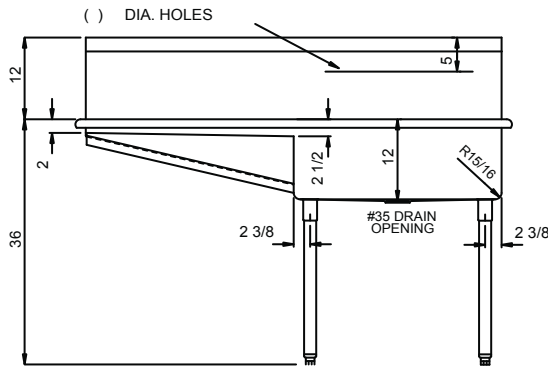

NSFB-136-24L-12/12

INSTITUTIONAL GROUP SINGLE COMPARTMENT ONE DRAINBOARD - LEFT NSF Certified

SUBMITTAL DATA

SPECIFICATION

Constructed of 14 gauge, type 304 stainless steel. Backsplash 12" high with 2" angled return. Interior surfaces polished with a non-porous Hand-Blended Just Finish. Exterior surface to have a brush finish. Underside cleaned. Supported on (4) 1-5/8" O.D. 16 gauge stainless steel tubular legs with fully enclosed gussets and adjustable bullet feet. Drain punch for Just J-35 series drains. Certified to NSF Std. No. 2; ASME A112.19.3/CSA B45.4; UPC; IPC.

Standard Sizing		Alternate Sizing	
Backsplash Ht.	12"	Backsplash Ht.	8"
Depth	12"	Depth	14"
Made-to-Order- Custom Size			
Depth			
Backsplash Height:			
To be specified:			
Faucet Punching:			
(1) Hole centered			
(2) holes 8" centers (8" O.C.)			
(3) holes on 4" centers (4" O.C.)			
Alternate Punching			
Faucet Model:		Punching Required:	

35.35 Gallon Capacity* ***CAPACITY MATTERS**
Based on 12" deep sink. Max. I.D. sizing with straight-sided, non-tapered bowl configuration.

JUST MFG. COMPANY CONTINUES TO MAKE QUALITY AND FUNCTIONALITY A MARK OF THE JUST PRODUCT LINE. WE RESERVE THE RIGHT TO CHANGE PRODUCT INFORMATION WITHOUT NOTICE. DIMENSIONS MAY CHANGE AND MAY BE SUBJECT TO CHANGE WITHOUT NOTICE. NO RESPONSIBILITY IS ASSUMED FOR USE OF SUPERCEDED OR VOIDED DATA. JUST MFG. CO. SINKS ARE MADE IN THE U.S.A. WHEN COMPARING OTHER BRAND PRODUCTS, BE SURE TO COMPARE USA QUALITY ALONG WITH FEATURES AND DIMENSIONS.