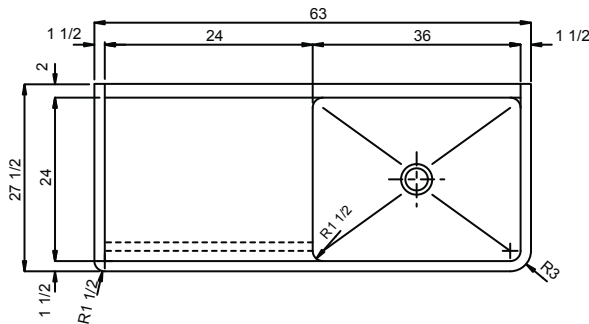

NSFB-136-24L-12/12

INSTITUTIONAL GROUP SINGLE COMPARTMENT ONE DRAINBOARD - LEFT NSF Certified

SUBMITTAL DATA

SPECIFICATION

Constructed of 14 gauge, type 304 stainless steel. Backsplash 12" high with 2" angled return. Interior surfaces polished with a non-porous Hand-Blended Just Finish. Exterior surface to have a brush finish. Underside cleaned. Supported on (4) 1-5/8" O.D. 16 gauge stainless steel tubular legs with fully enclosed gussets and adjustable bullet feet. Drain punch for Just J-35 series drains. Certified to NSF Std. No. 2; ASME A112.19.3/CSA B45.4; UPC; IPC.

Standard Sizing		Alternate Sizing	
Backsplash Ht.	12"	Backsplash Ht.	8"
Depth	12"	Depth	14"
Made-to-Order- Custom Size			
Depth			
Backsplash Height:			
To be specified:			
Faucet Punching:			
(1) Hole centered			
(2) holes 8" centers (8" O.C.)			
(3) holes on 4" centers (4" O.C.)			
Alternate Punching			
Faucet Model:		Punching Required:	

35.35 Gallon Capacity* ***CAPACITY MATTERS**
Based on 12" deep sink. Max. I.D. sizing with straight-sided, non-tapered bowl configuration.

JUST MFG. COMPANY CONTINUES TO MAKE QUALITY AND FUNCTIONALITY A MARK OF THE JUST PRODUCT LINE. WE RESERVE THE RIGHT TO CHANGE PRODUCT INFORMATION WITHOUT NOTICE. DIMENSIONS MAY CHANGE AND MAY BE SUBJECT TO CHANGE WITHOUT NOTICE. NO RESPONSIBILITY IS ASSUMED FOR USE OF SUPERCEDED OR VOIDED DATA. JUST MFG. CO. SINKS ARE MADE IN THE U.S.A. WHEN COMPARING OTHER BRAND PRODUCTS, BE SURE TO COMPARE USA QUALITY ALONG WITH FEATURES AND DIMENSIONS.