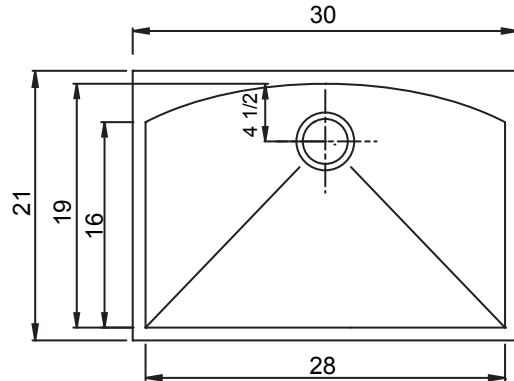

JZUD-2130

CULINARY SERIES SWEEPING-D BOWL - ZERO RADIUS SINGLE BOWL - UNDERMOUNT

SUBMITTAL DATA

OPENINGS FOR
J-35 DRAINS

SPECIFICATION

ZRO series, zero radius construction of 16 gauge type 304 stainless steel. Top deck, interior surfaces and apron polished to a non-porous Hand-Blended Just Finish. Straight-sided compartment with zero radius corners. Fully coated underside insulates for sound, and reduces condensation. Drain punch for Just J-35 drain.

21.28
Gallon
Capacity

Capacity Matters

Max ID sizing with straight sided bowl configuration (non tapered sides). Tight corner radius design.

APPROVED FOR MANUFACTURING		
MODEL NO.:	JZUD-2130	QTY: _____
JOB NAME:	_____	
TAG/ITEM:	_____	
CUSTOMER:	_____	
SIGNATURE:	_____	