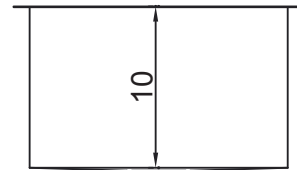

ZERO RADIUS - UNDERMOUNT
SINGLE COMPARTMENT

OPENING FOR
J-35 DRAIN

SPECIFICATION

Seamless appearance, zero radius compartment, constructed of 16 gauge type 304, 18-8 stainless steel. Interior and top surfaces polished with a non-porous No. 4 finish. Fully coated underside insulates for sound, and reduces condensation. Embossed drain grooves, drain punch for Just J-35 drain.

12.46
Gallon Capacity

Capacity Matters
Max ID sizing with straight sided bowl configuration (non tapered sides). Tight corner radius design.

APPROVED FOR MANUFACTURING

MODEL NO.: JZRS-201775 QTY: _____

JOB NAME: _____