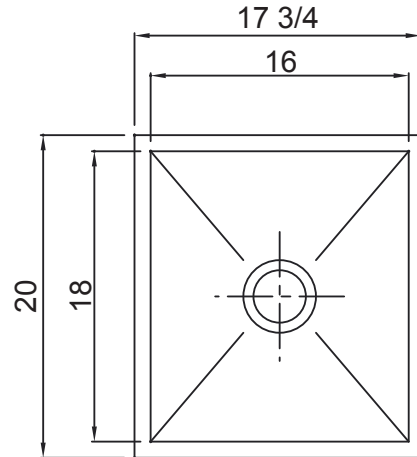

ZERO RADIUS - UNDERMOUNT
SINGLE COMPARTMENT

OPENING FOR
J-35 DRAIN

SPECIFICATION

Seamless appearance, zero radius compartment, constructed of 16 gauge type 304, 18-8 stainless steel. Interior and top surfaces polished with a non-porous No. 4 finish. Fully coated underside insulates for sound, and reduces condensation. Embossed drain grooves, drain punch for Just J-35 drain.

12.46
Gallon Capacity

Capacity Matters
Max ID sizing with straight sided bowl configuration (non tapered sides). Tight corner radius design.

APPROVED FOR MANUFACTURING

MODEL NO.: JZRS-201775 QTY: _____

JOB NAME: _____

TAG/ITEM: _____

CUSTOMER: _____

SIGNATURE: _____

JUST MFG. COMPANY CONTINUES TO MAKE QUALITY AND FUNCTIONALITY A MARK OF THE JUST PRODUCT LINE. TO DO SO REQUIRES THAT WE RESERVE THE RIGHT TO CHANGE PRODUCT INFORMATION WITHOUT NOTICE. DIMENSIONS MAY VARY AND ARE SUBJECT TO CHANGE WITHOUT NOTICE. NO RESPONSIBILITY IS ASSUMED FOR USE OF SUPERCEDED OR VOIDED DATA. FOR THE MOST CURRENT AND ACCURATE INFORMATION REGARDING THE COMPLETE LINE OF JUST SINKS, FAUCETS AND DRAINS, CLICK ON THE **SPEC LINE DRAWINGS** LINK ON OUR WEB SITE AT www.justmfg.com