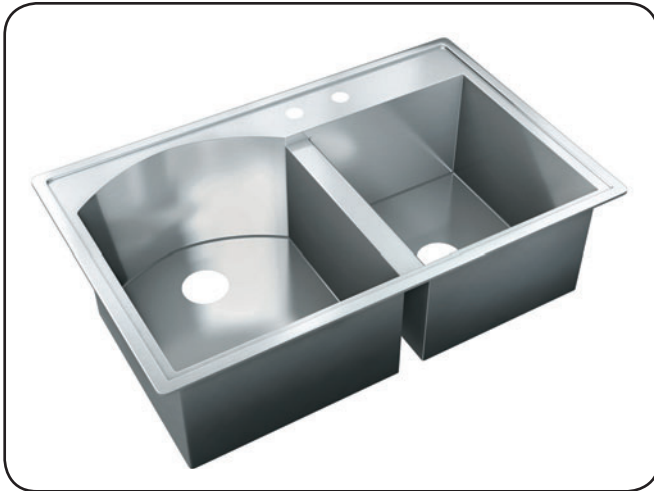

JZDD-2235-GR

CULINARY SERIES

SWEEPING-D BOWL - ZERO RADIUS OFFSET DOUBLE BOWL - SELF-RIMMING

SUBMITTAL DATA

OPENINGS FOR
J-35 DRAINS

SPECIFICATION

ZRO series, zero radius construction of 16 gauge type 304 stainless steel. Top deck, interior surfaces polished to a non-porous Hand-Blended Just Finish. Straight-sided compartment, zero radius corners. Fully coated underside insulates for sound, and reduces condensation. Furnished with Grip-Rim clips. Drain punch #35 for Just J-35 drain.

20.52

Gallon
Capacity

Capacity Matters

Max ID sizing with straight sided bowl configuration (non tapered sides). Tight corner radius design.

APPROVED FOR MANUFACTURING

MODEL NO.: JZDD-2235-GR QTY: _____

JOB NAME: _____