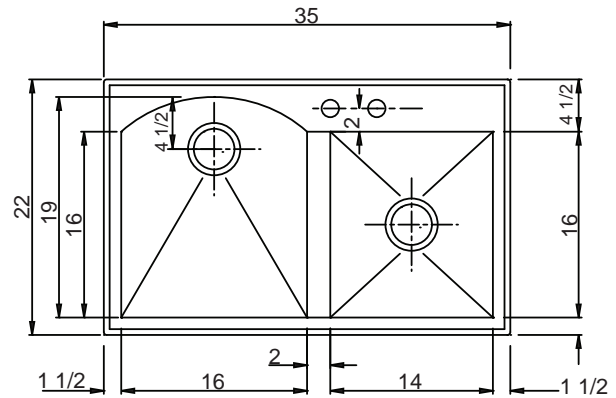

JZDD-2235-GR

CULINARY SERIES

SWEEPING-D BOWL - ZERO RADIUS OFFSET DOUBLE BOWL - SELF-RIMMING

SUBMITTAL DATA

OPENINGS FOR
J-35 DRAINS

SPECIFICATION

ZRO series, zero radius construction of 16 gauge type 304 stainless steel. Top deck, interior surfaces polished to a non-porous Hand-Blended Just Finish. Straight-sided compartment, zero radius corners. Fully coated underside insulates for sound, and reduces condensation. Furnished with Grip-Rim clips. Drain punch #35 for Just J-35 drain.

20.52

Gallon
Capacity

Capacity Matters

Max ID sizing with straight sided bowl configuration (non tapered sides). Tight corner radius design.

APPROVED FOR MANUFACTURING

MODEL NO.: JZDD-2235-GR QTY: _____

JOB NAME: _____