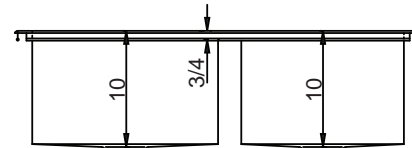

JZDD-2235-GR

CULINARY SERIES

SWEEPING-D BOWL - ZERO RADIUS OFFSET DOUBLE BOWL - SELF-RIMMING

SUBMITTAL DATA

OPENINGS FOR
J-35 DRAINS

SPECIFICATION

ZRO series, zero radius construction of 16 gauge type 304 stainless steel. Top deck, interior surfaces polished to a non-porous Hand-Blended Just Finish. Straight-sided compartment, zero radius corners. Fully coated underside insulates for sound, and reduces condensation. Furnished with Grip-Rim clips. Drain punch #35 for Just J-35 drain.

20.52

Gallon
Capacity

Capacity Matters

Max ID sizing with straight sided bowl configuration (non tapered sides). Tight corner radius design.

APPROVED FOR MANUFACTURING

MODEL NO.: JZDD-2235-GR QTY: _____

JOB NAME: _____