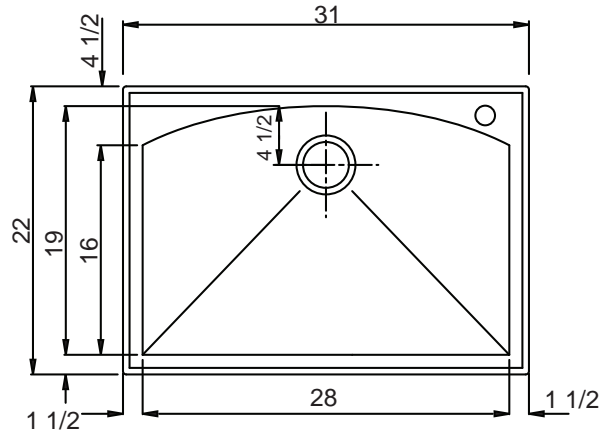

## CULINARY SERIES SWEEPING-D BOWL - ZERO RADIUS SELF-RIMMING - SINGLE BOWL

SUBMITTAL DATA

OPENINGS FOR  
J-35 DRAINS

### SPECIFICATION

ZRO series, zero radius construction of 16 gauge type 304 stainless steel. Top deck, interior surfaces polished to a non-porous Hand-Blended Just Finish, with a highlighted bowl rim. Straight-sided compartment, zero radius corner. Fully coated underside insulates for sound, and reduces condensation. Furnished with Grip-Rim. Drain punch #35 for Just J-35 drain.

**21.28**  
Gallon  
Capacity

### Capacity Matters

Max ID sizing with straight sided bowl configuration (non tapered sides). Tight corner radius design.

APPROVED FOR MANUFACTURING	
MODEL NO.:	JZD-2231-GR QTY: _____
JOB NAME:	_____
TAG/ITEM:	_____
CUSTOMER:	_____
SIGNATURE:	_____