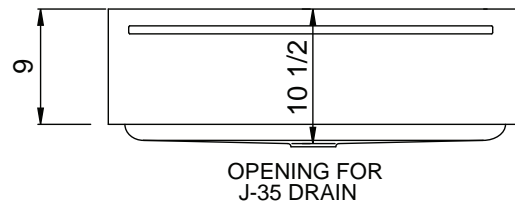

JUBR-21532-A-TSP

CULINARY GROUP RADIUS FRONT APRON with TOWEL BAR UNDERMOUNT - SINGLE BOWL

SUBMITTAL DATA

24.38
Gallon
Capacity*

***CAPACITY MATTERS**
Max. I.D. sizing with straight-sided, non-tapered bowl configuration. Tight corner radius design.

SPECIFICATION

Seamless welded construction. Bowl of 18 gauge type 304 stainless steel. Apron of 16 gauge type 304 stainless steel. Apron of 16 gauge type 304 stainless steel. Top deck, interior surfaces and apron polished to a non-porous Hand-Blended Just Finish, with a highlighted bowl rim. Straight-sided compartment with large radius corners. Stainless steel towel bar. Fully coated underside insulates for sound, and reduces condensation. Furnished with undermount clips less fasteners. Drain punch #35 for Just J-35 drain.