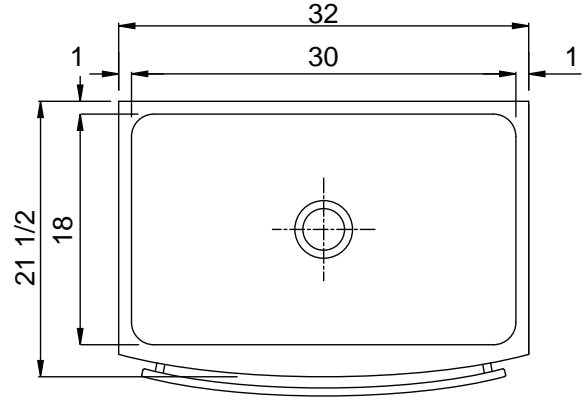

JUBR-21532-A-TSP

CULINARY GROUP RADIUS FRONT APRON with TOWEL BAR UNDERMOUNT - SINGLE BOWL

SUBMITTAL DATA

24.38
Gallon
Capacity*

***CAPACITY MATTERS**
Max. I.D. sizing with straight-sided, non-tapered bowl configuration. Tight corner radius design.

SPECIFICATION

Seamless welded construction. Bowl of 18 gauge type 304 stainless steel. Apron of 16 gauge type 304 stainless steel. Apron of 16 gauge type 304 stainless steel. Top deck, interior surfaces and apron polished to a non-porous Hand-Blended Just Finish, with a highlighted bowl rim. Straight-sided compartment with large radius corners. Stainless steel towel bar. Fully coated underside insulates for sound, and reduces condensation. Furnished with undermount clips less fasteners. Drain punch #35 for Just J-35 drain.