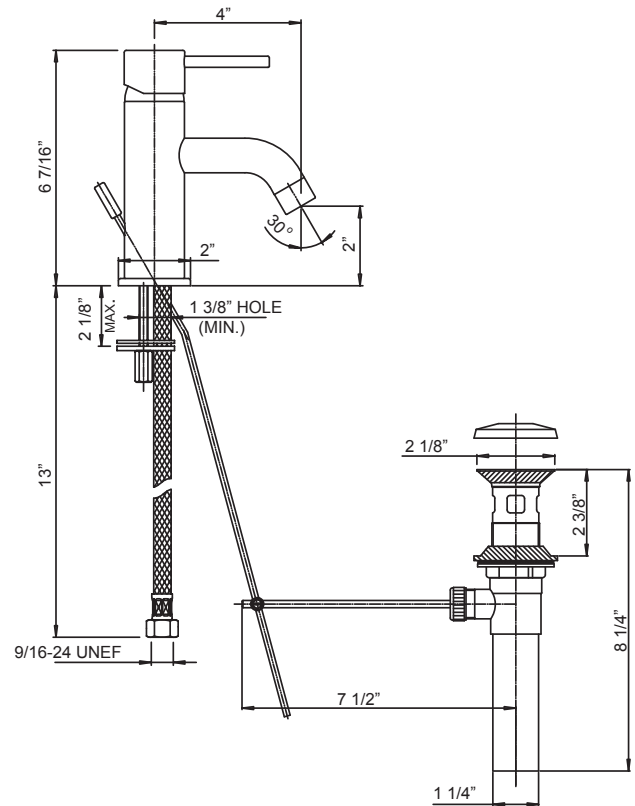

APPROVED FOR MANUFACTURING

MODEL NO.: **JRLM-900-DA-N** QTY: _____

JOB NAME: _____

TAG/ITEM: _____

CUSTOMER: _____

SIGNATURE: _____

JUST MFG. COMPANY CONTINUES TO MAKE QUALITY AND FUNCTIONALITY A MARK OF THE JUST PRODUCT LINE. TO DO SO REQUIRES THAT WE RESERVE THE RIGHT TO CHANGE PRODUCT INFORMATION WITHOUT NOTICE. DIMENSIONS MAY VARY AND ARE SUBJECT TO CHANGE WITHOUT NOTICE. NO RESPONSIBILITY IS ASSUMED FOR USE OF SUPERCEDED OR VOIDED DATA. FOR THE MOST CURRENT AND ACCURATE INFORMATION REGARDING THE COMPLETE LINE OF JUST SINKS, FAUCETS AND DRAINS, CLICK ON THE **SPEC LINE DRAWINGS** LINK ON OUR WEB SITE AT www.justmfg.com

JUST MANUFACTURING COMPANY

9233 KING STREET . FRANKLIN PARK . ILLINOIS . 60131-2111

PH: 847-678-5150 . FAX: 847-678-6817 . E-MAIL: custserv@justmfg.com . www.justmfg.com