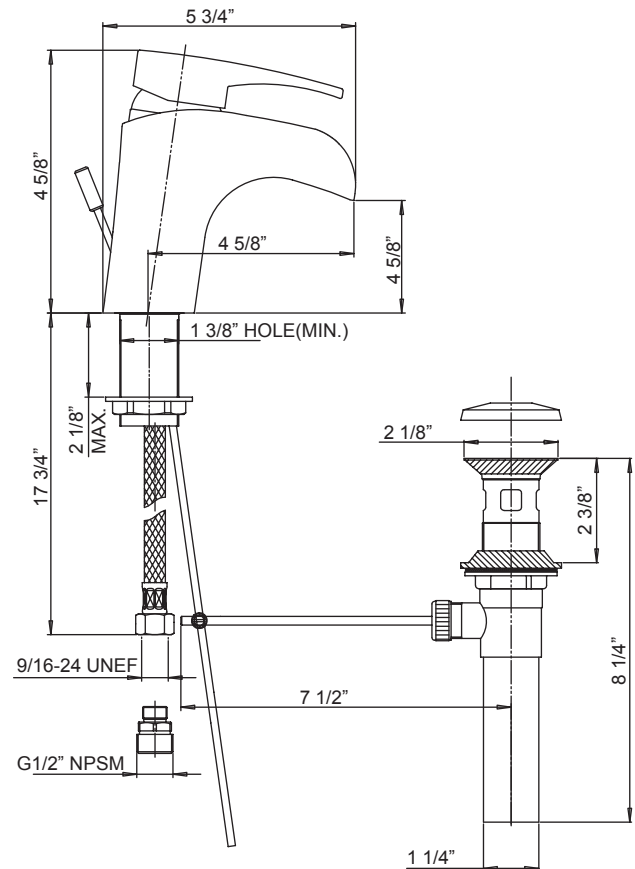

JRL-450-N

FAUCET GROUP LAVATORY FAUCET

Single Handle - Brushed Nickel
with Pop-up Drain

SUBMITTAL DATA

Features:

- PVD Brushed Nickel
- Low arc spout Lavatory faucet
- Single handle
- Ceramic disc cartridge
- Quarter turn valve
- ADA Compliant lever handle
- Pop-up drain included
- Single hole installation
- Deck plate included for 4" centerset installation.
- 1.5 GPM aerator

Standards

- ASME A112.18.1

APPROVED FOR MANUFACTURING	
MODEL NO.:	JRL-450-N QTY: _____
JOB NAME:	_____
TAG/ITEM:	_____
CUSTOMER:	_____
SIGNATURE:	_____

JUST MFG. COMPANY CONTINUES TO MAKE QUALITY AND FUNCTIONALITY A MARK OF THE JUST PRODUCT LINE. TO DO SO REQUIRES THAT WE RESERVE THE RIGHT TO CHANGE PRODUCT INFORMATION WITHOUT NOTICE. DIMENSIONS MAY VARY AND ARE SUBJECT TO CHANGE WITHOUT NOTICE. NO RESPONSIBILITY IS ASSUMED FOR USE OF SUPERCEDED OR VOIDED DATA. FOR THE MOST CURRENT AND ACCURATE INFORMATION REGARDING THE COMPLETE LINE OF JUST SINKS, FAUCETS AND DRAINS, CLICK ON THE **SPEC LINE DRAWINGS** LINK ON OUR WEB SITE AT www.justmfg.com