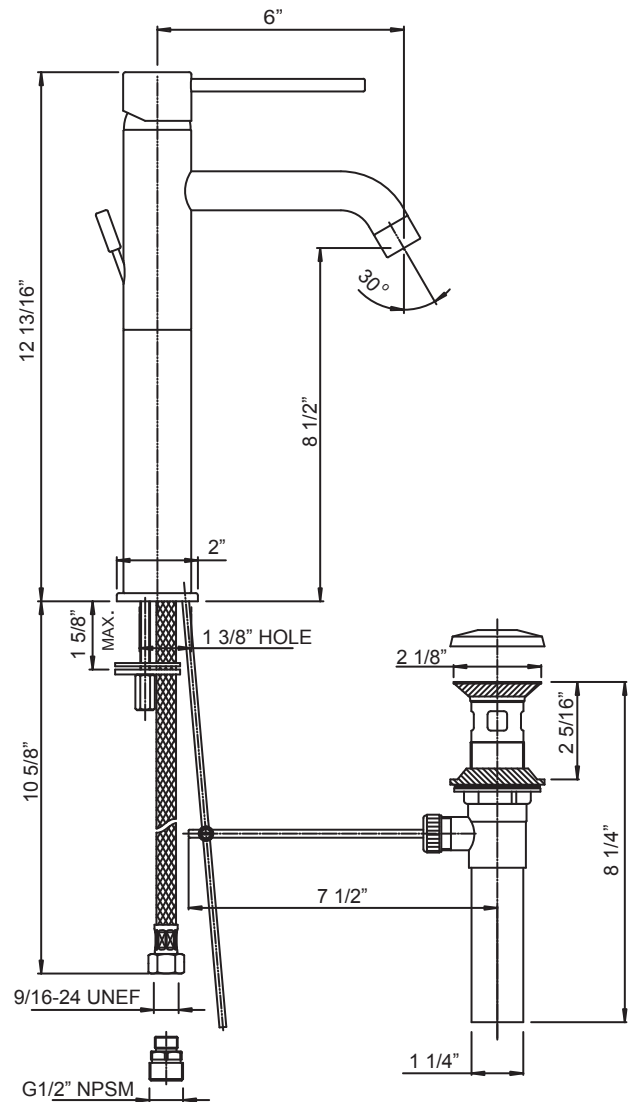

APPROVED FOR MANUFACTURING

MODEL NO.: **JRL-1200-N** QTY: _____

JOB NAME: _____

TAG/ITEM: _____

CUSTOMER: _____

SIGNATURE: _____

JUST MFG. COMPANY CONTINUES TO MAKE QUALITY AND FUNCTIONALITY A MARK OF THE JUST PRODUCT LINE. TO DO SO REQUIRES THAT WE RESERVE THE RIGHT TO CHANGE PRODUCT INFORMATION WITHOUT NOTICE. DIMENSIONS MAY VARY AND ARE SUBJECT TO CHANGE WITHOUT NOTICE. NO RESPONSIBILITY IS ASSUMED FOR USE OF SUPERCEDED OR VOIDED DATA. FOR THE MOST CURRENT AND ACCURATE INFORMATION REGARDING THE COMPLETE LINE OF JUST SINKS, FAUCETS AND DRAINS, CLICK ON THE **SPEC LINE DRAWINGS** LINK ON OUR WEB SITE AT www.justmfg.com

JUST MANUFACTURING COMPANY

9233 KING STREET . FRANKLIN PARK . ILLINOIS . 60131-2111

PH: 847-678-5150 . FAX: 847-678-6817 . E-MAIL: custserv@justmfg.com . www.justmfg.com