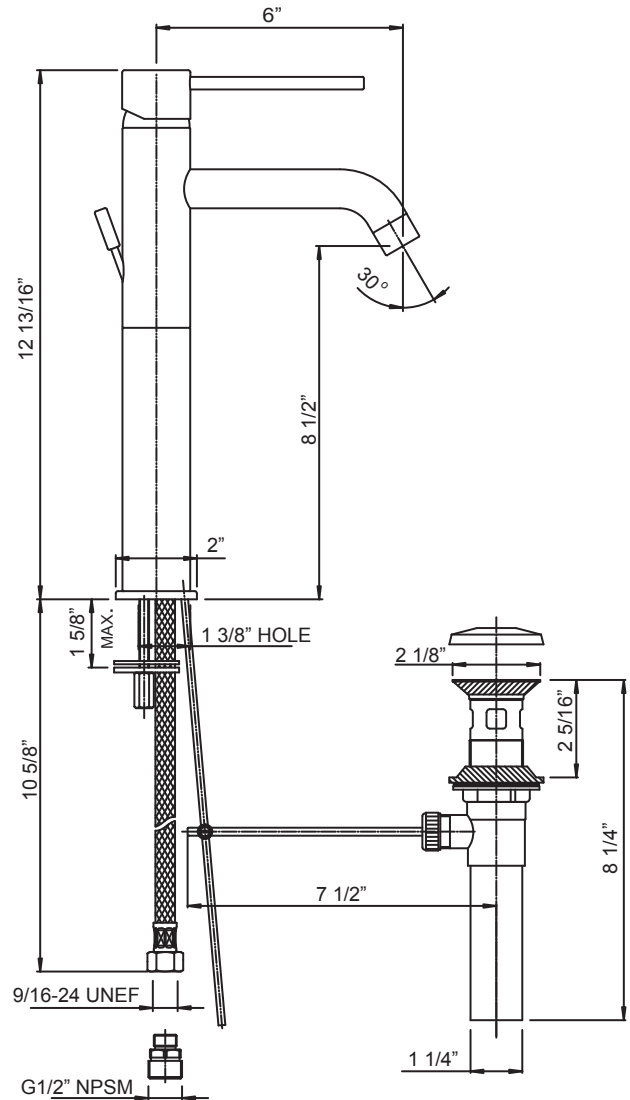

APPROVED FOR MANUFACTURING

MODEL NO.: **JRL-1200** QTY: _____

JOB NAME: _____

TAG/ITEM: _____

CUSTOMER: _____

SIGNATURE: _____

JUST MFG. COMPANY CONTINUES TO MAKE QUALITY AND FUNCTIONALITY A MARK OF THE JUST PRODUCT LINE. TO DO SO REQUIRES THAT WE RESERVE THE RIGHT TO CHANGE PRODUCT INFORMATION WITHOUT NOTICE. DIMENSIONS MAY VARY AND ARE SUBJECT TO CHANGE WITHOUT NOTICE. NO RESPONSIBILITY IS ASSUMED FOR USE OF SUPERCEDED OR VOIDED DATA. FOR THE MOST CURRENT AND ACCURATE INFORMATION REGARDING THE COMPLETE LINE OF JUST SINKS, FAUCETS AND DRAINS, CLICK ON THE **SPEC LINE DRAWINGS** LINK ON OUR WEB SITE AT www.justmfg.com

JUST MANUFACTURING COMPANY

9233 KING STREET . FRANKLIN PARK . ILLINOIS . 60131-2111

PH: 847-678-5150 . FAX: 847-678-6817 . E-MAIL: custserv@justmfg.com . www.justmfg.com