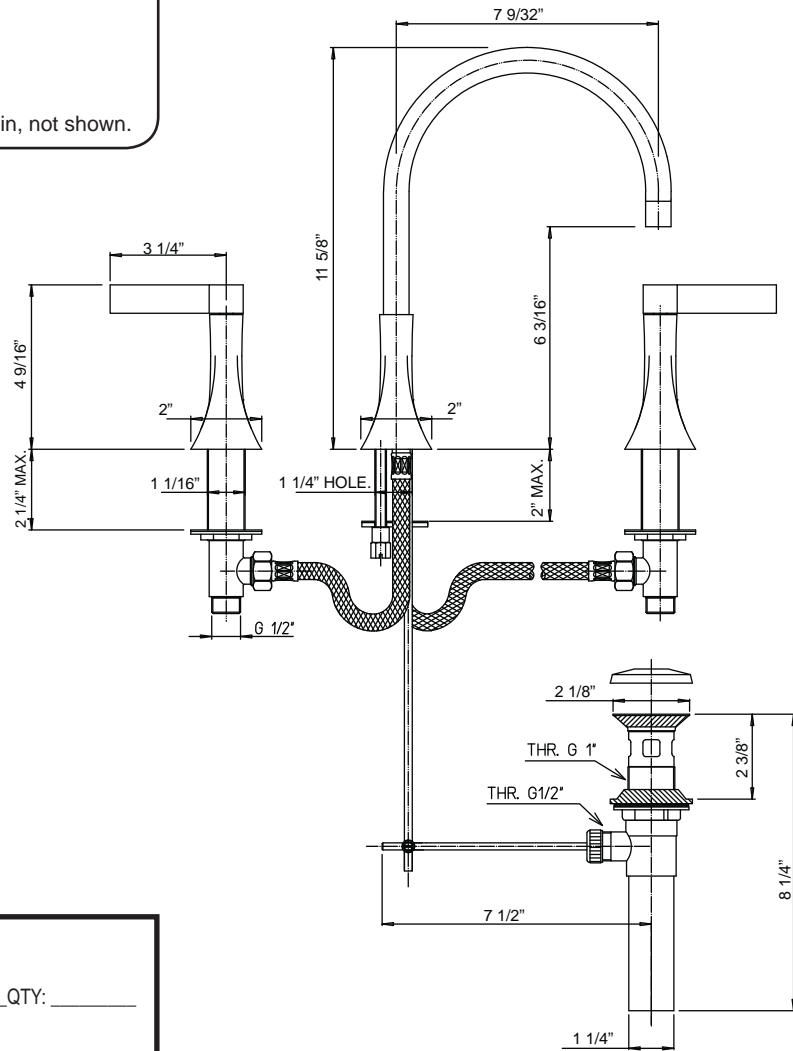

JRL-1182-N

FAUCET GROUP LAVATORY FAUCET

Hi Arc Lavatory Faucet - Brushed Nickel
with Pop-up Drain

SUBMITTAL DATA

Features:

- Brushed Nickel finish
- Hi arc lavatory faucet
- Ceramic disc cartridg
- Quarter turn valve
- Pop-up drain included
- ADA Compliant
- 1.5 GPM aerator

Standards

- ASME A112.18.1

APPROVED FOR MANUFACTURING	
MODEL NO.:	JRL-1182-N QTY: _____
JOB NAME:	_____
TAG/ITEM:	_____
CUSTOMER:	_____
SIGNATURE:	_____

JUST MFG. COMPANY CONTINUES TO MAKE QUALITY AND FUNCTIONALITY A MARK OF THE JUST PRODUCT LINE. TO DO SO REQUIRES THAT WE RESERVE THE RIGHT TO CHANGE PRODUCT INFORMATION WITHOUT NOTICE. DIMENSIONS MAY VARY AND ARE SUBJET TO CHANGE WITHOUT NOTICE. NO RESPONSIBILITY IS ASSUMED FOR USE OF SUPERCEDED OR VOIDED DATA. FOR THE MOST CURRENT AND ACCURATE INFORMATION REGARDING THE COMPLETE LINE OF JUST SINKS, FAUCETS AND DRAINS, CLICK ON THE **SPEC LINE DRAWINGS** LINK ON OUR WEB SITE AT www.justmfg.com