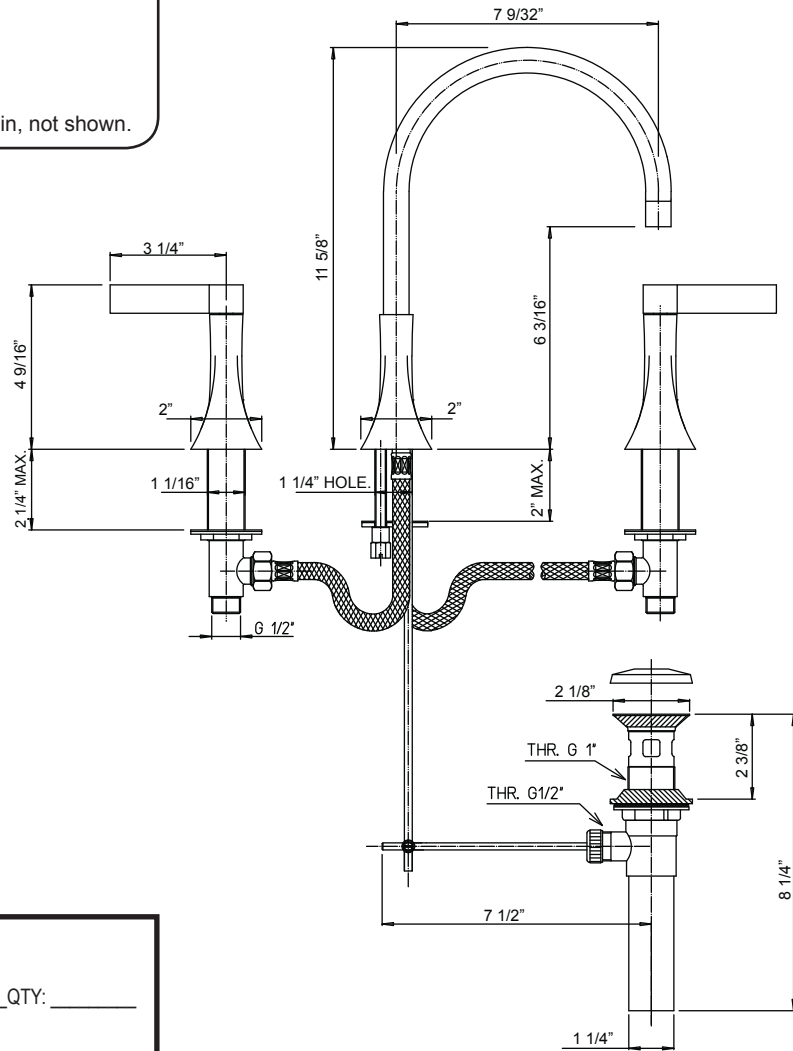

JRL-1182

FAUCET GROUP LAVATORY FAUCET

Hi Arc Lavatory Faucet - Chrome with Pop-up Drain

SUBMITTAL DATA

Features:

- Polished chrome finish
- Hi arc lavatory faucet
- Ceramic disc cartridg
- Quarter turn valve
- Pop-up drain included
- ADA Compliant
- 1.5 GPM aerator

Standards

- ASME A112.18.1

APPROVED FOR MANUFACTURING	
MODEL NO.:	JRL-1182
QTY:	_____
JOB NAME:	_____
TAG/ITEM:	_____
CUSTOMER:	_____
SIGNATURE:	_____

JUST MFG. COMPANY CONTINUES TO MAKE QUALITY AND FUNCTIONALITY A MARK OF THE JUST PRODUCT LINE. TO DO SO REQUIRES THAT WE RESERVE THE RIGHT TO CHANGE PRODUCT INFORMATION WITHOUT NOTICE. DIMENSIONS MAY VARY AND ARE SUBJET TO CHANGE WITHOUT NOTICE. NO RESPONSIBILITY IS ASSUMED FOR USE OF SUPERCEDED OR VOIDED DATA. FOR THE MOST CURRENT AND ACCURATE INFORMATION REGARDING THE COMPLETE LINE OF JUST SINKS, FAUCETS AND DRAINS, CLICK ON THE **SPEC LINE DRAWINGS** LINK ON OUR WEB SITE AT www.justmfg.com