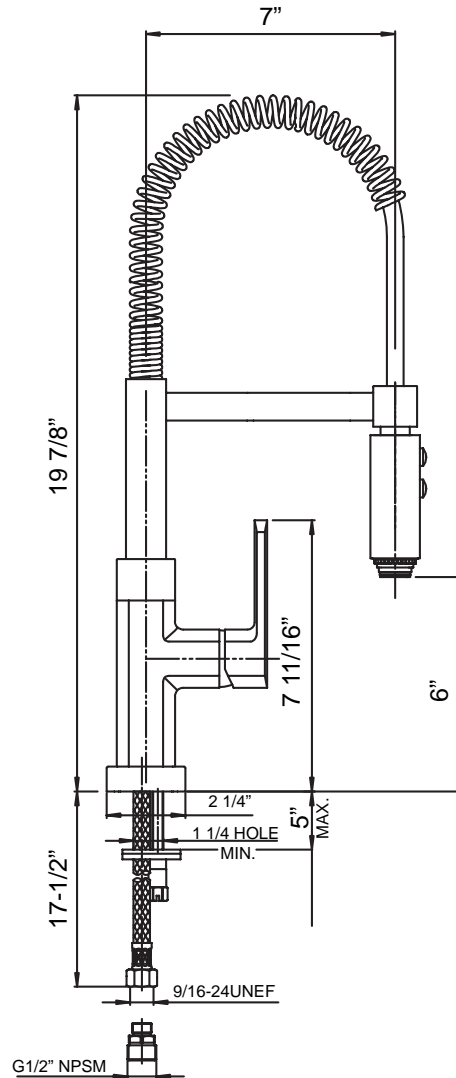

APPROVED FOR MANUFACTURING

MODEL NO.: **JPR-801-N** QTY: _____

JOB NAME: _____

TAG/ITEM: _____

CUSTOMER: _____

SIGNATURE: _____

JUST MFG. COMPANY CONTINUES TO MAKE QUALITY AND FUNCTIONALITY A MARK OF THE JUST PRODUCT LINE. TO DO SO REQUIRES THAT WE RESERVE THE RIGHT TO CHANGE PRODUCT INFORMATION WITHOUT NOTICE. DIMENSIONS MAY VARY AND ARE SUBJECT TO CHANGE WITHOUT NOTICE. NO RESPONSIBILITY IS ASSUMED FOR USE OF SUPERCEDED OR VOIDED DATA. FOR THE MOST CURRENT AND ACCURATE INFORMATION REGARDING THE COMPLETE LINE OF JUST SINKS, FAUCETS AND DRAINS, CLICK ON THE **SPEC LINE DRAWINGS** LINK ON OUR WEB SITE AT www.justmfg.com

JUST MANUFACTURING COMPANY   9233 KING STREET . FRANKLIN PARK . ILLINOIS . 60131-2111

PH: 847-678-5150   FAX: 847-678-6817   E-MAIL: custserv@justmfg.com   www.justmfg.com