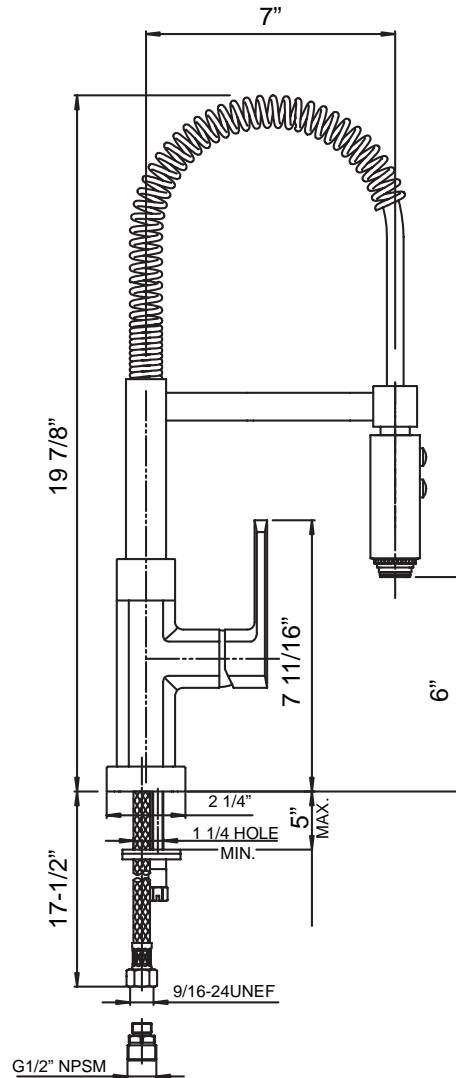

JPR-801

FAUCET GROUP

KITCHEN FAUCET

**Spray Rinse - Single Handle
Chrome**

SUBMITTAL DATA

Features:

- PVD Polished chrome
- Pull-out spray - kitchen faucet
- Spray - selectable stream
- Single handle
- Ceramic disc cartridge
- Quarter turn valve
- Single hole installation
- Deck plate included .
- 1.75 GPM aerator

Standards

- ASME A112.18.1

APPROVED FOR MANUFACTURING	
MODEL NO.: JPR-801	QTY: _____
JOB NAME: _____	
TAG/ITEM: _____	
CUSTOMER: _____	
SIGNATURE: _____	

JUST MFG. COMPANY CONTINUES TO MAKE QUALITY AND FUNCTIONALITY A MARK OF THE JUST PRODUCT LINE. TO DO SO REQUIRES THAT WE RESERVE THE RIGHT TO CHANGE PRODUCT INFORMATION WITHOUT NOTICE. DIMENSIONS MAY VARY AND ARE SUBJECT TO CHANGE WITHOUT NOTICE. NO RESPONSIBILITY IS ASSUMED FOR USE OF SUPERCEDED OR VOIDED DATA. FOR THE MOST CURRENT AND ACCURATE INFORMATION REGARDING THE COMPLETE LINE OF JUST SINKS, FAUCETS AND DRAINS, CLICK ON THE **SPEC LINE DRAWINGS** LINK ON OUR WEB SITE AT www.justmfg.com