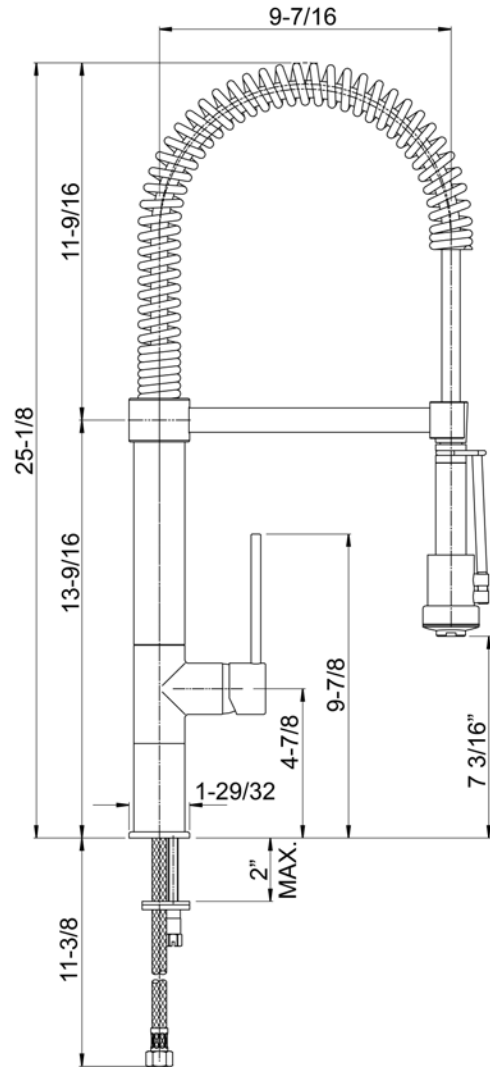

JPR-701-N

FAUCET GROUP

KITCHEN FAUCET

Spray Rinse - Single Handle
Brushed Nickel

SUBMITTAL DATA

Features:

- Brushed Nickel finish
- Pull-out spray - kitchen faucet
- Spray - adjustable stream
- Single handle
- Ceramic disc cartridge
- Quarter turn valve
- Single hole installation
- Deck plate included
- ADA compliant lever handle
- 1.75 GPM aerator

Standards

- ASME A112.18.1

APPROVED FOR MANUFACTURING	
MODEL NO.: JPR-701-N	QTY: _____
JOB NAME: _____	
TAG/ITEM: _____	
CUSTOMER: _____	
SIGNATURE: _____	

JUST MFG. COMPANY CONTINUES TO MAKE QUALITY AND FUNCTIONALITY A MARK OF THE JUST PRODUCT LINE. TO DO SO REQUIRES THAT WE RESERVE THE RIGHT TO CHANGE PRODUCT INFORMATION WITHOUT NOTICE. DIMENSIONS MAY VARY AND ARE SUBJECT TO CHANGE WITHOUT NOTICE. NO RESPONSIBILITY IS ASSUMED FOR USE OF SUPERCEDED OR VOIDED DATA. FOR THE MOST CURRENT AND ACCURATE INFORMATION REGARDING THE COMPLETE LINE OF JUST SINKS, FAUCETS AND DRAINS, CLICK ON THE **SPEC LINE DRAWINGS** LINK ON OUR WEB SITE AT www.justmfg.com