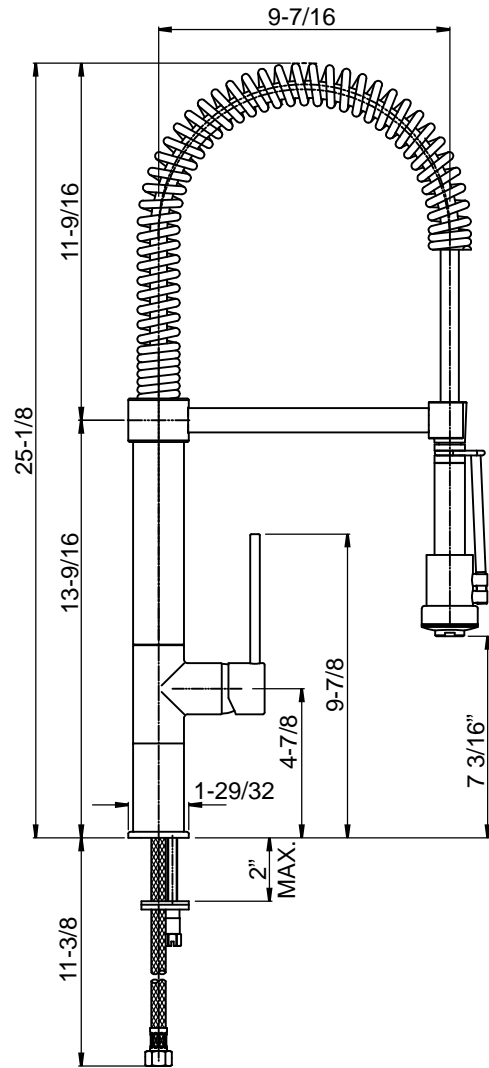

JPR-701

FAUCET GROUP

KITCHEN FAUCET

**Spray Rinse - Single Handle
Chrome**

SUBMITTAL DATA

Features:

- PVD Polished chrome
- Pull-out spray - kitchen faucet
- Spray - adjustable stream
- Single handle
- Ceramic disc cartridge
- Quarter turn valve
- Single hole installation
- Deck plate included
- ADA compliant lever handle
- 1.75 GPM aerator

Standards

- ASME A112.18.1

APPROVED FOR MANUFACTURING	
MODEL NO.: JPR-701	QTY: _____
JOB NAME: _____	
TAG/ITEM: _____	
CUSTOMER: _____	
SIGNATURE: _____	

JUST MFG. COMPANY CONTINUES TO MAKE QUALITY AND FUNCTIONALITY A MARK OF THE JUST PRODUCT LINE. TO DO SO REQUIRES THAT WE RESERVE THE RIGHT TO CHANGE PRODUCT INFORMATION WITHOUT NOTICE. DIMENSIONS MAY VARY AND ARE SUBJECT TO CHANGE WITHOUT NOTICE. NO RESPONSIBILITY IS ASSUMED FOR USE OF SUPERCEDED OR VOIDED DATA. FOR THE MOST CURRENT AND ACCURATE INFORMATION REGARDING THE COMPLETE LINE OF JUST SINKS, FAUCETS AND DRAINS, CLICK ON THE **SPEC LINE DRAWINGS** LINK ON OUR WEB SITE AT www.justmfg.com