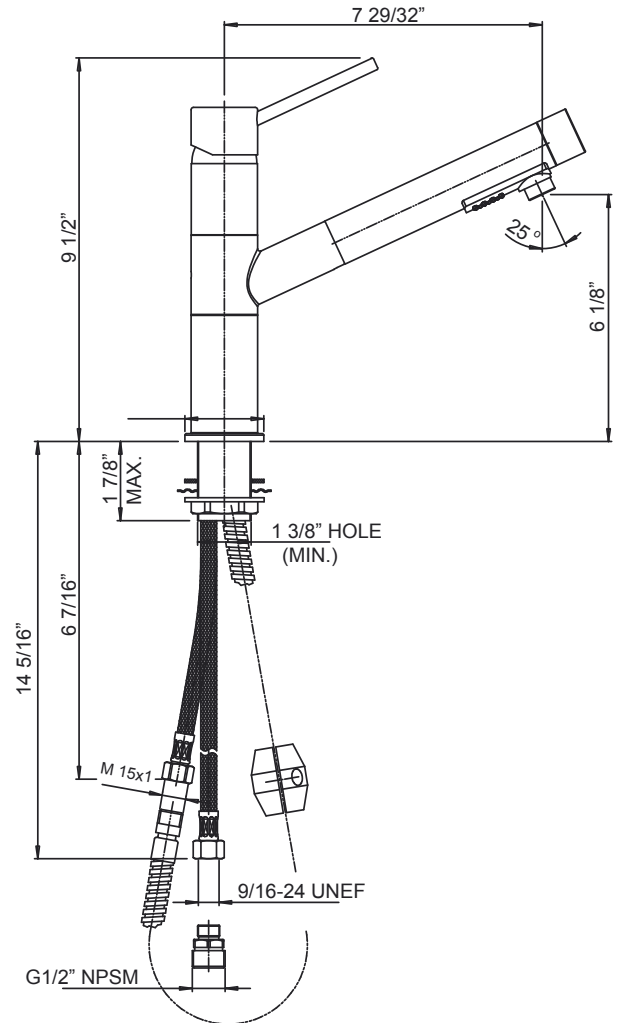

JPOM-400
FAUCET GROUP
KITCHEN FAUCET
Pull-out Spray - Single Handle
Chrome

SUBMITTAL DATA

Features:

- PVD Polished chrome
- Pull-out spray - kitchen faucet
- Adjustable stream outlet
- Single handle
- Ceramic disc cartridge
- Quarter turn valve
- ADA Compliant lever handle
- Single hole installation
- Deck plate included
- 2.0 GPM aerator

Standards

- ASME A112.18.1

APPROVED FOR MANUFACTURING	
MODEL NO.:	JPOM-400 QTY: _____
JOB NAME:	_____
TAG/ITEM:	_____
CUSTOMER:	_____
SIGNATURE:	_____

JUST MFG. COMPANY CONTINUES TO MAKE QUALITY AND FUNCTIONALITY A MARK OF THE JUST PRODUCT LINE. TO DO SO REQUIRES THAT WE RESERVE THE RIGHT TO CHANGE PRODUCT INFORMATION WITHOUT NOTICE. DIMENSIONS MAY VARY AND ARE SUBJECT TO CHANGE WITHOUT NOTICE. NO RESPONSIBILITY IS ASSUMED FOR USE OF SUPERCEDED OR VOIDED DATA. FOR THE MOST CURRENT AND ACCURATE INFORMATION REGARDING THE COMPLETE LINE OF JUST SINKS, FAUCETS AND DRAINS, CLICK ON THE **SPEC LINE DRAWINGS** LINK ON OUR WEB SITE AT www.justmfg.com