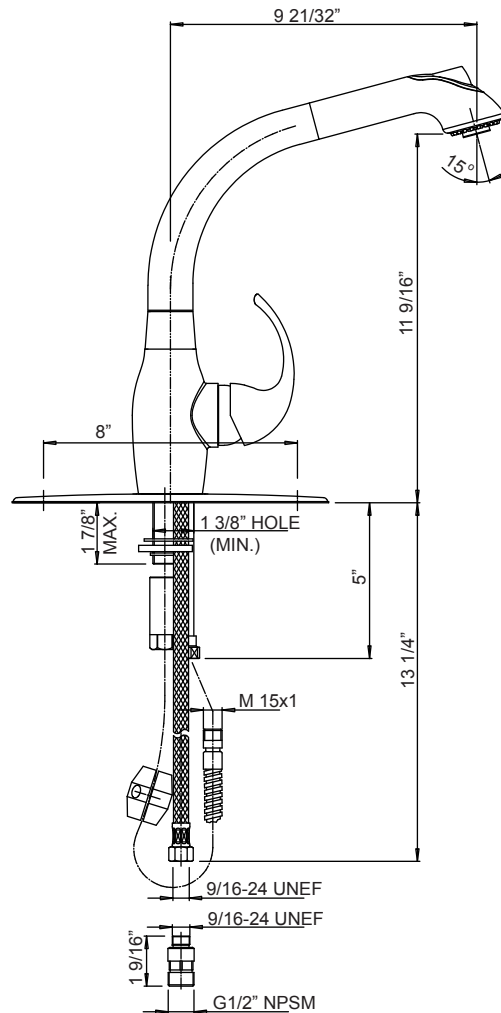

JPO-8500-N
FAUCET GROUP
KITCHEN FAUCET
Pull-out Spray - Single Handle
Brushed Nickel

SUBMITTAL DATA

Features:

- PVD Polished Brushed nickel
- Pull-out spray - kitchen faucet
- Gooseneck arc spout
- Single handle
- Ceramic disc cartridge
- Quarter turn valve
- Single hole installation
- Deck plate included
- ADA compliant lever handle
- 2.2 GPM aerator

APPROVED FOR MANUFACTURING

MODEL NO.: **JPO-8500** QTY: _____

JOB NAME: _____

TAG/ITEM: _____

CUSTOMER: _____

SIGNATURE: _____

JUST MFG. COMPANY CONTINUES TO MAKE QUALITY AND FUNCTIONALITY A MARK OF THE JUST PRODUCT LINE. TO DO SO REQUIRES THAT WE RESERVE THE RIGHT TO CHANGE PRODUCT INFORMATION WITHOUT NOTICE. DIMENSIONS MAY VARY AND ARE SUBJECT TO CHANGE WITHOUT NOTICE. NO RESPONSIBILITY IS ASSUMED FOR USE OF SUPERCEDED OR VOIDED DATA. FOR THE MOST CURRENT AND ACCURATE INFORMATION REGARDING THE COMPLETE LINE OF JUST SINKS, FAUCETS AND DRAINS, CLICK ON THE **SPEC LINE DRAWINGS** LINK ON OUR WEB SITE AT www.justmfg.com