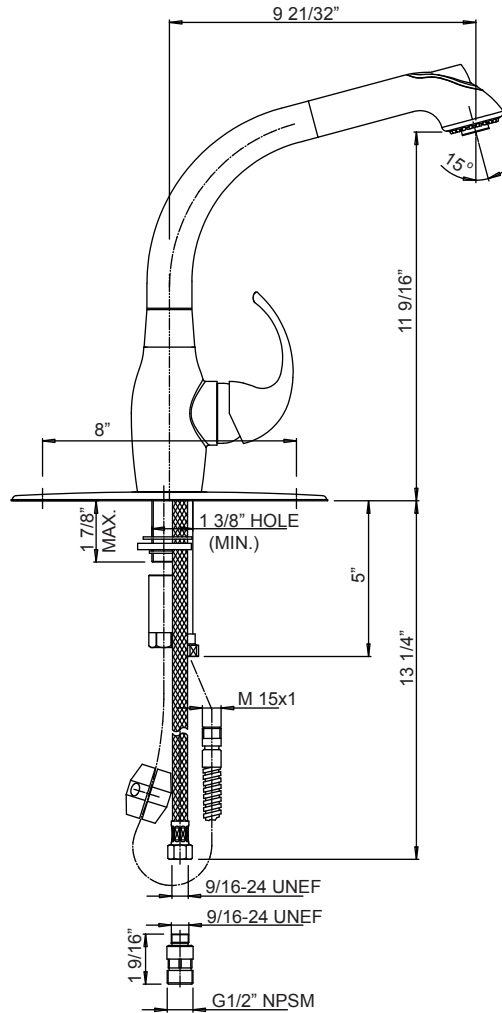

JPO-8500

FAUCET GROUP

KITCHEN FAUCET

Pull-out Spray - Single Handle
Chrome

SUBMITTAL DATA

Features:

- PVD Polished chrome
- Pull-out spray - kitchen faucet
- Gooseneck arc spout
- Single handle
- Ceramic disc cartridge
- Quarter turn valve
- Single hole installation
- Deck plate included
- ADA compliant lever handle
- 2.2 GPM aerator

APPROVED FOR MANUFACTURING

MODEL NO.: **JPO-8500** QTY: _____

JOB NAME: _____

TAG/ITEM: _____

CUSTOMER: _____

SIGNATURE: _____

JUST MFG. COMPANY CONTINUES TO MAKE QUALITY AND FUNCTIONALITY A MARK OF THE JUST PRODUCT LINE. TO DO SO REQUIRES THAT WE RESERVE THE RIGHT TO CHANGE PRODUCT INFORMATION WITHOUT NOTICE. DIMENSIONS MAY VARY AND ARE SUBJECT TO CHANGE WITHOUT NOTICE. NO RESPONSIBILITY IS ASSUMED FOR USE OF SUPERCEDED OR VOIDED DATA. FOR THE MOST CURRENT AND ACCURATE INFORMATION REGARDING THE COMPLETE LINE OF JUST SINKS, FAUCETS AND DRAINS, CLICK ON THE **SPEC LINE DRAWINGS** LINK ON OUR WEB SITE AT www.justmfg.com