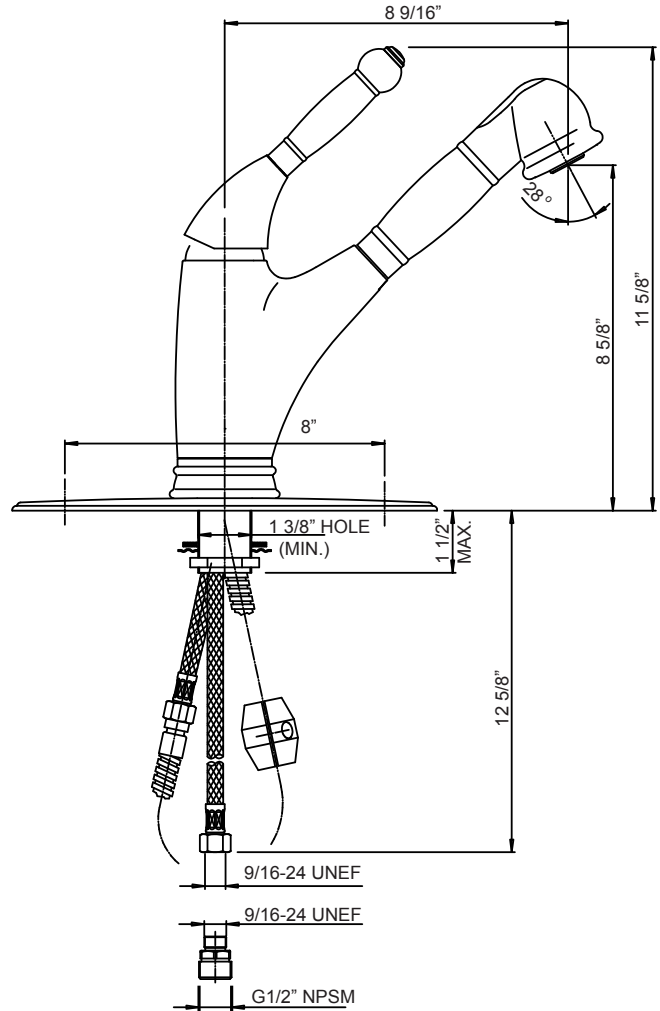

JPO-1500-N

FAUCET GROUP KITCHEN FAUCET

Pull-out Spray - Single Handle
Brushed Nickel

SUBMITTAL DATA

Features:

- PVD Brushed nickel
- Pull-out spray - kitchen faucet
- Single handle
- Ceramic disc cartridge
- Quarter turn valve
- ADA Compliant lever handle
- Pop-up drain included
- Single hole installation
- Deck plate included .
- 2.2 GPM aerator

Standards

- ASME A112.18.1

APPROVED FOR MANUFACTURING	
MODEL NO.:	JPO-1500-N QTY: _____
JOB NAME:	_____
TAG/ITEM:	_____
CUSTOMER:	_____
SIGNATURE:	_____

JUST MFG. COMPANY CONTINUES TO MAKE QUALITY AND FUNCTIONALITY A MARK OF THE JUST PRODUCT LINE. TO DO SO REQUIRES THAT WE RESERVE THE RIGHT TO CHANGE PRODUCT INFORMATION WITHOUT NOTICE. DIMENSIONS MAY VARY AND ARE SUBJECT TO CHANGE WITHOUT NOTICE. NO RESPONSIBILITY IS ASSUMED FOR USE OF SUPERCEDED OR VOIDED DATA. FOR THE MOST CURRENT AND ACCURATE INFORMATION REGARDING THE COMPLETE LINE OF JUST SINKS, FAUCETS AND DRAINS, CLICK ON THE **SPEC LINE DRAWINGS** LINK ON OUR WEB SITE AT www.justmfg.com