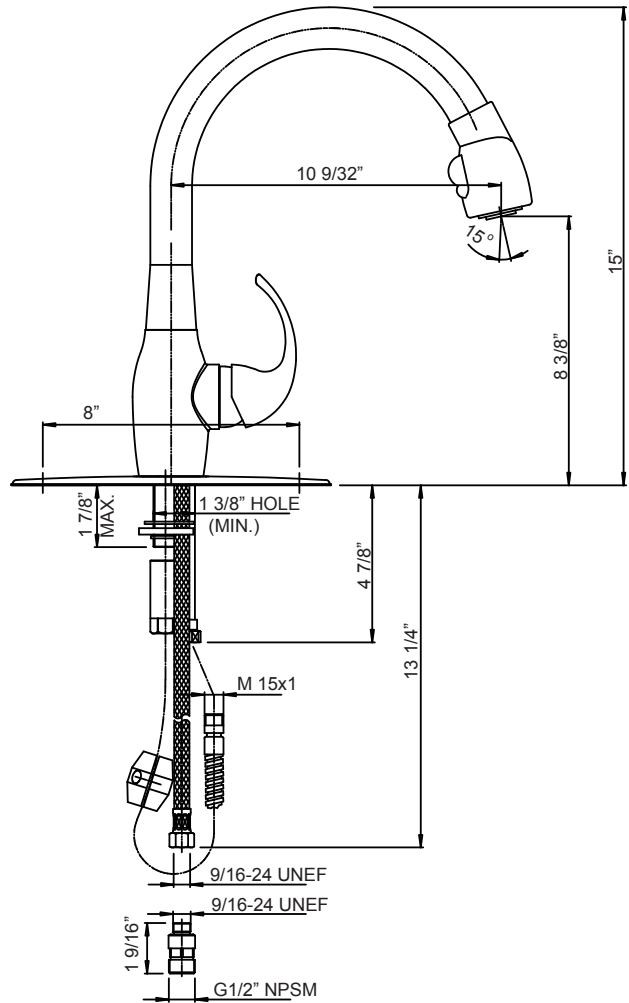

### KITCHEN FAUCET

Pull-down Spray - Single Handle  
Brushed Nickel

SUBMITTAL DATA

#### Features:

- PVD Brushed nickel
- Pull-down spray - kitchen faucet
- Gooseneck arc spout
- Single handle
- Ceramic disc cartridge
- Quarter turn valve
- Single hole installation
- Deck plate included
- ADA compliant lever handle
- 2.2 GPM aerator

APPROVED FOR MANUFACTURING

MODEL NO.: **JPGO-9000-N** QTY: \_\_\_\_\_

JOB NAME: \_\_\_\_\_

TAG/ITEM: \_\_\_\_\_

CUSTOMER: \_\_\_\_\_

SIGNATURE: \_\_\_\_\_

JUST MFG. COMPANY CONTINUES TO MAKE QUALITY AND FUNCTIONALITY A MARK OF THE JUST PRODUCT LINE. TO DO SO REQUIRES THAT WE RESERVE THE RIGHT TO CHANGE PRODUCT INFORMATION WITHOUT NOTICE. DIMENSIONS MAY VARY AND ARE SUBJECT TO CHANGE WITHOUT NOTICE. NO RESPONSIBILITY IS ASSUMED FOR USE OF SUPERCEDED OR VOIDED DATA. FOR THE MOST CURRENT AND ACCURATE INFORMATION REGARDING THE COMPLETE LINE OF JUST SINKS, FAUCETS AND DRAINS, CLICK ON THE **SPEC LINE DRAWINGS** LINK ON OUR WEB SITE AT [www.justmfg.com](http://www.justmfg.com)