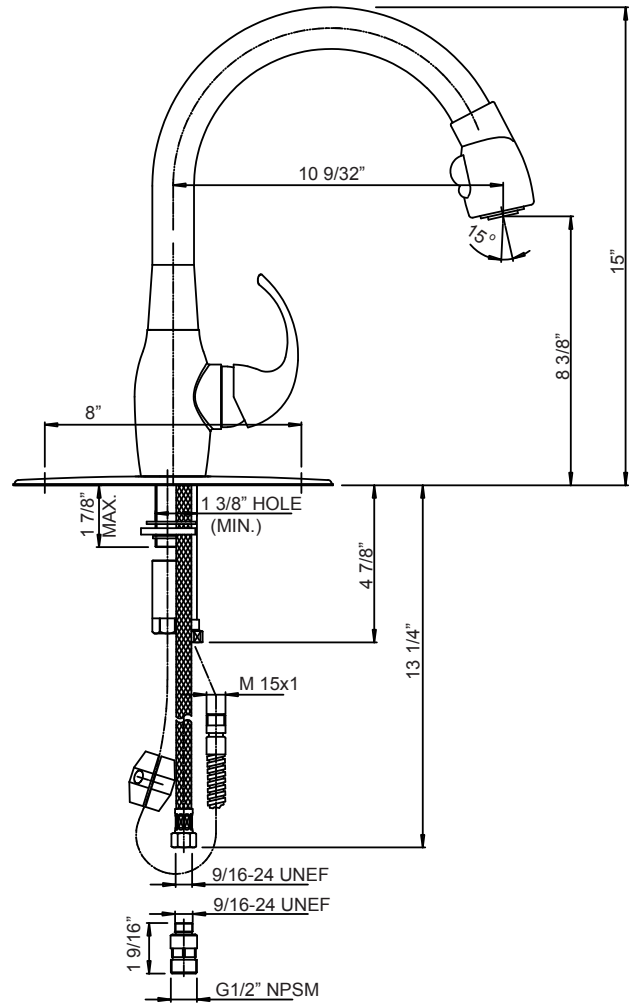

#### Features:

- PVD Polished chrome
- Pull-down spray - kitchen faucet
- Gooseneck arc spout
- Single handle
- Ceramic disc cartridge
- Quarter turn valve
- Single hole installation
- Deck plate included
- ADA compliant lever handle
- 2.2 GPM aerator

APPROVED FOR MANUFACTURING

MODEL NO.: **JPGO-9000** QTY: \_\_\_\_\_

JOB NAME: \_\_\_\_\_

TAG/ITEM: \_\_\_\_\_

CUSTOMER: \_\_\_\_\_

SIGNATURE: \_\_\_\_\_

JUST MFG. COMPANY CONTINUES TO MAKE QUALITY AND FUNCTIONALITY A MARK OF THE JUST PRODUCT LINE. TO DO SO REQUIRES THAT WE RESERVE THE RIGHT TO CHANGE PRODUCT INFORMATION WITHOUT NOTICE. DIMENSIONS MAY VARY AND ARE SUBJECT TO CHANGE WITHOUT NOTICE. NO RESPONSIBILITY IS ASSUMED FOR USE OF SUPERCEDED OR VOIDED DATA. FOR THE MOST CURRENT AND ACCURATE INFORMATION REGARDING THE COMPLETE LINE OF JUST SINKS, FAUCETS AND DRAINS, CLICK ON THE **SPEC LINE DRAWINGS** LINK ON OUR WEB SITE AT [www.justmfg.com](http://www.justmfg.com)