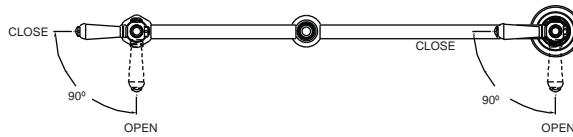

Standards

- ASME A112.18.1
- ANSI A117.1
- ANSI / NSF 61, SECTION 9
- CUPC / IAPMO LISTED / ADA
  COMPLAINT

APPROVED FOR MANUFACTURING

MODEL NO.: **JPF-2700-N** QTY: _____

JOB NAME: _____

TAG/ITEM: _____

CUSTOMER: _____

SIGNATURE: _____

OPTIONS	
AERATORS / FLOW CONTROL	
0.5 GPM	2.2 GPM
1.0 GPM	

JUST MFG. COMPANY CONTINUES TO MAKE QUALITY AND FUNCTIONALITY A MARK OF THE JUST PRODUCT LINE. WE RESERVE THE RIGHT TO CHANGE PRODUCT INFORMATION WITHOUT NOTICE. DIMENSIONS MAY CHANGE AND MAY BE SUBJECT TO CHANGE WITHOUT NOTICE. NO RESPONSIBILITY IS ASSUMED FOR USE OF SUPERCEDED OR VOIDED DATA. JUST MFG. CO. SINKS ARE MADE IN THE U.S.A. WHEN COMPARING OTHER BRAND PRODUCTS, BE SURE TO COMPARE USA QUALITY ALONG WITH FEATURES AND DIMENSIONS.

JUST MANUFACTURING COMPANY

9233 KING STREET . FRANKLIN PARK . ILLINOIS . 60131-2111

PH: 847-678-5150 . FAX: 847-678-6817 . E-MAIL: custserv@justmfg.com . www.justmfg.com