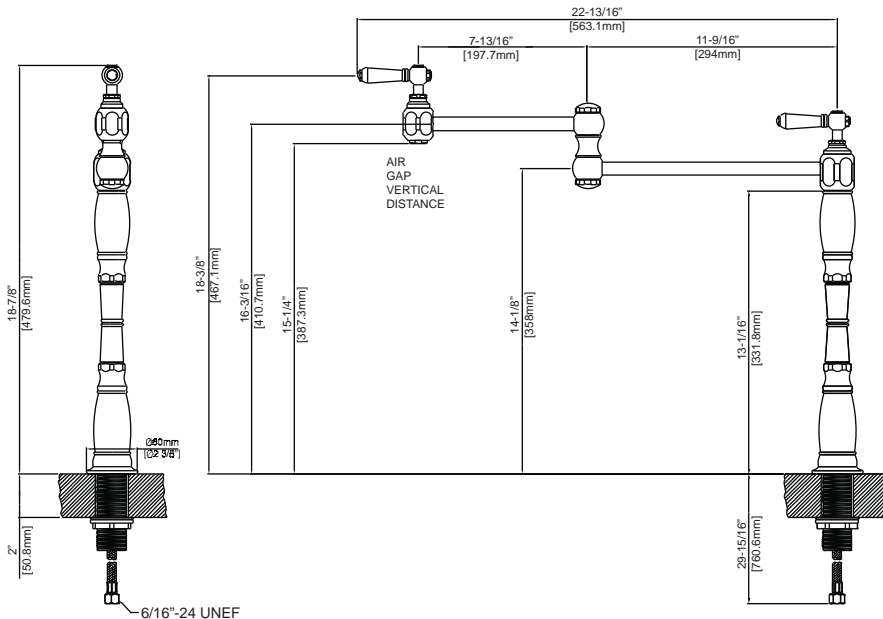

Standards

- ASME A112.18.1
- ANSI A117.1
- ANSI / NSF 61, SECTION 9
- CUPC / IAPMO LISTED / ADA
  COMPLAINT

APPROVED FOR MANUFACTURING

MODEL NO.: **JPF-2700-N** QTY: _____

JOB NAME: _____

TAG/ITEM: _____

CUSTOMER: _____

SIGNATURE: _____

OPTIONS	
AERATORS / FLOW CONTROL	
0.5 GPM	2.2 GPM
1.0 GPM	

JUST MFG. COMPANY CONTINUES TO MAKE QUALITY AND FUNCTIONALITY A MARK OF THE JUST PRODUCT LINE. WE RESERVE THE RIGHT TO CHANGE PRODUCT INFORMATION WITHOUT NOTICE. DIMENSIONS MAY CHANGE AND MAY BE SUBJECT TO CHANGE WITHOUT NOTICE. NO RESPONSIBILITY IS ASSUMED FOR USE OF SUPERCEDED OR VOIDED DATA. JUST MFG. CO. SINKS ARE MADE IN THE U.S.A. WHEN COMPARING OTHER BRAND PRODUCTS, BE SURE TO COMPARE USA QUALITY ALONG WITH FEATURES AND DIMENSIONS.

JUST MANUFACTURING COMPANY

9233 KING STREET . FRANKLIN PARK . ILLINOIS . 60131-2111

PH: 847-678-5150 . FAX: 847-678-6817 . E-MAIL: custserv@justmfg.com . www.justmfg.com