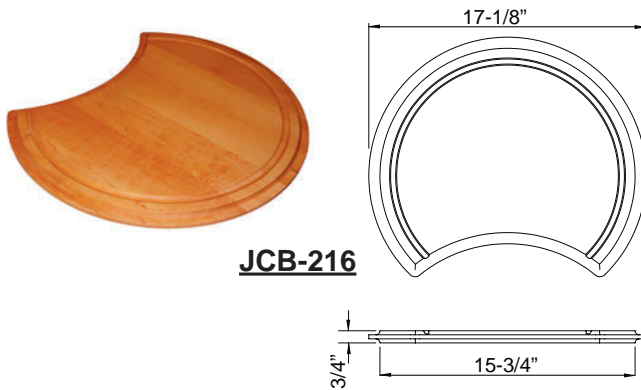

JCB- Cutting Boards

ACCESSORY GROUP

Cutting Boards

SUBMITTAL DATA

JCB-21117

JCB-21717

JCB-216

JCB-210

Features:

- Made of hardwood
- Drainage channel for juices.

Note: Wooden cutting boards are not to be put in dish-washers. Cutting boards should not be put into micro-wave ovens,

JCB-28517

Model No.	Overall Size	Fits Bowl Size
JCB-21117	11" x 17"	14" x 16" or Larger
JCB-21717	17" x 17"	16" x 16" or Larger
JCB-28517	8-3/4" x 14-3/8"	7-1/2" x 16"
JCB-210	11-1/8" dia.	12" dia.
JCB-216	17-1/8" dia.	16" dia.