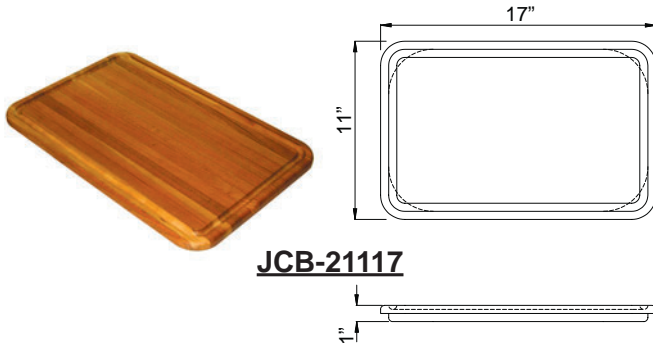

JCB- Cutting Boards

ACCESSORY GROUP

Cutting Boards

SUBMITTAL DATA

JCB-21117

JCB-21717

JCB-216

JCB-210

Features:

- Made of hardwood
- Drainage channel for juices.

Note: Wooden cutting boards are not to be put in dish-washers. Cutting boards should not be put into micro-wave ovens,

JCB-28517

Model No.	Overall Size	Fits Bowl Size
JCB-21117	11" x 17"	14" x 16" or Larger
JCB-21717	17" x 17"	16" x 16" or Larger
JCB-28517	8-3/4" x 14-3/8"	7-1/2" x 16"
JCB-210	11-1/8" dia.	12" dia.
JCB-216	17-1/8" dia.	16" dia.