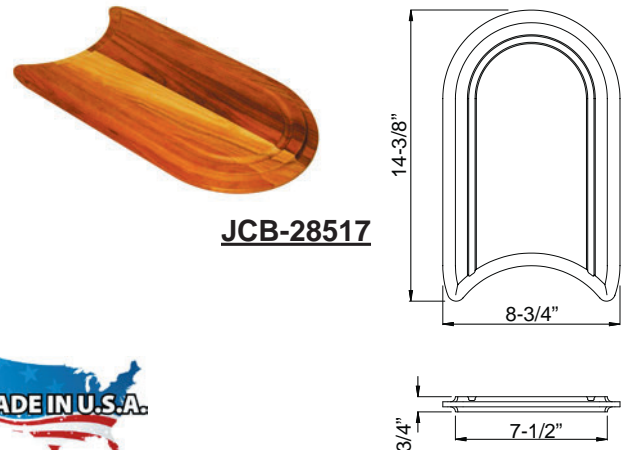

JCB- Cutting Boards

ACCESSORY GROUP

Cutting Boards

SUBMITTAL DATA

JCB-21117

JCB-21717

JCB-216

JCB-210

Features:

- Made of hardwood
- Drainage channel for juices.

Note: Wooden cutting boards are not to be put in dish-washers. Cutting boards should not be put into micro-wave ovens,

JCB-28517

Model No.	Overall Size	Fits Bowl Size
JCB-21117	11" x 17"	14" x 16" or Larger
JCB-21717	17" x 17"	16" x 16" or Larger
JCB-28517	8-3/4" x 14-3/8"	7-1/2" x 16"
JCB-210	11-1/8" dia.	12" dia.
JCB-216	17-1/8" dia.	16" dia.