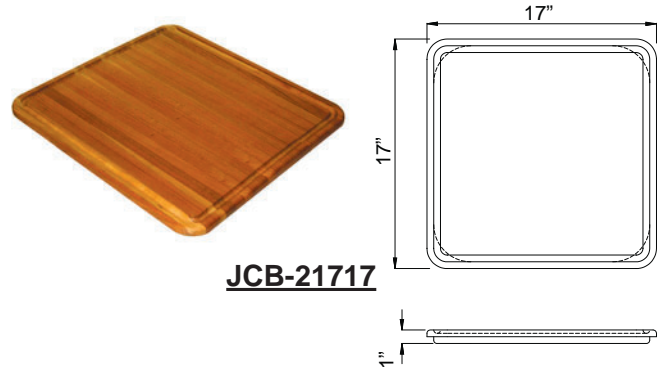

JCB- Cutting Boards

ACCESSORY GROUP

Cutting Boards

SUBMITTAL DATA

JCB-21117

JCB-21717

JCB-216

JCB-210

Features:

- Made of hardwood
- Drainage channel for juices.

Note: Wooden cutting boards are not to be put in dish-washers. Cutting boards should not be put into micro-wave ovens,

JCB-28517

Model No.	Overall Size	Fits Bowl Size
JCB-21117	11" x 17"	14" x 16" or Larger
JCB-21717	17" x 17"	16" x 16" or Larger
JCB-28517	8-3/4" x 14-3/8"	7-1/2" x 16"
JCB-210	11-1/8" dia.	12" dia.
JCB-216	17-1/8" dia.	16" dia.