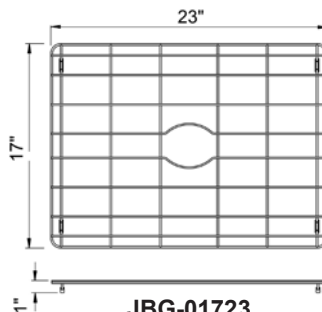

JBG- Bottom Grids

ACCESSORY GROUP

Bottom Grids

SUBMITTAL DATA

Features:

Stainless steel - Type 304.
Dishwasher safe.
Legs have protective covering to prevent scratching sink.
Bright finish.

JBG-710*
Fits 9" x 12" bowl

JBG-812*
Fits 10" x 14" bowl

JBG-1214*
Fits 14" x 16" bowl

JBG-1216*
Fits 14" x 18" bowl

JBG-1414*
Fits 16" x 16" bowl

JBG-1417*
Fits 16" x 19" bowl

JBG-1420*
Fits 16" x 22" bowl

JBG-1426*
Fits 16" x 28" bowl

JBG-01520
Fits Zero Radius Bowl
16" x 21"

JBG-01723
Fits Zero Radius Bowl
18" x 24"

JBG-01729
Fits Zero Radius Bowl
18" x 30"

JBG-0177
Fits Zero Radius Bowl
18" x 8"

JBG-01715
Fits Zero Radius Bowl
18" x 16"

NOTE

Bottoms grids marked for use with Zero Radius sinks will not fit properly into standard sink compartments due to vertical corner sizes.

JUST MFG. COMPANY CONTINUES TO MAKE QUALITY AND FUNCTIONALITY A MARK OF THE JUST PRODUCT LINE. TO DO SO REQUIRES THAT WE RESERVE THE RIGHT TO CHANGE PRODUCT INFORMATION WITHOUT NOTICE. DIMENSIONS MAY VARY AND ARE SUBJECT TO CHANGE WITHOUT NOTICE. NO RESPONSIBILITY IS ASSUMED FOR USE OF SUPERCEDED OR VOIDED DATA. FOR THE MOST CURRENT AND ACCURATE INFORMATION REGARDING THE COMPLETE LINE OF JUST SINKS, FAUCETS AND DRAINS, CLICK ON THE **SPEC LINE DRAWINGS** LINK ON OUR WEB SITE AT www.justmfg.com