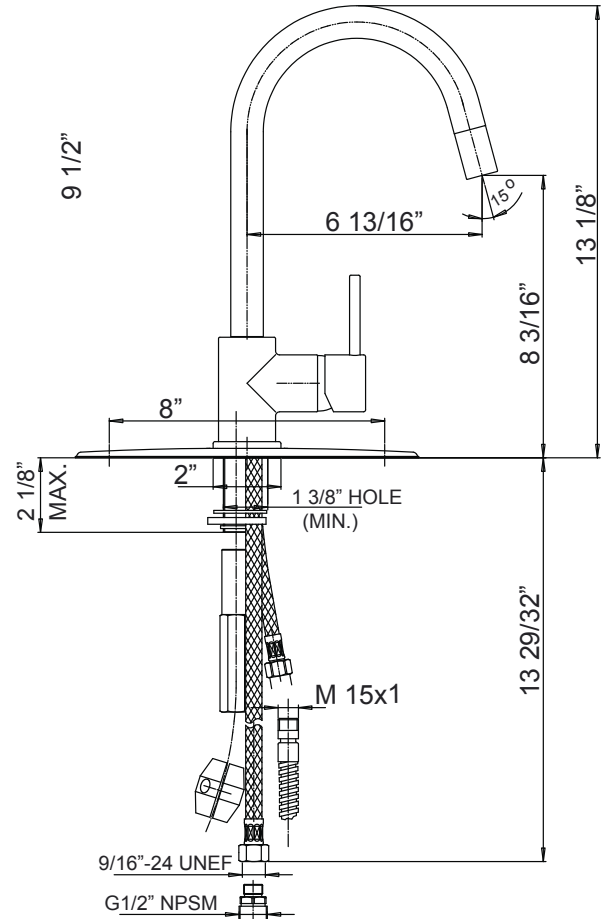

#### Features:

- Brushed nickel finish
- Gooseneck arc spout
- Single handle
- Ceramic disc cartridge
- Quarter turn valve
- Single hole installation
- Deck plate included (not shown)
- ADA compliant lever handle
- 2.2 GPM aerator