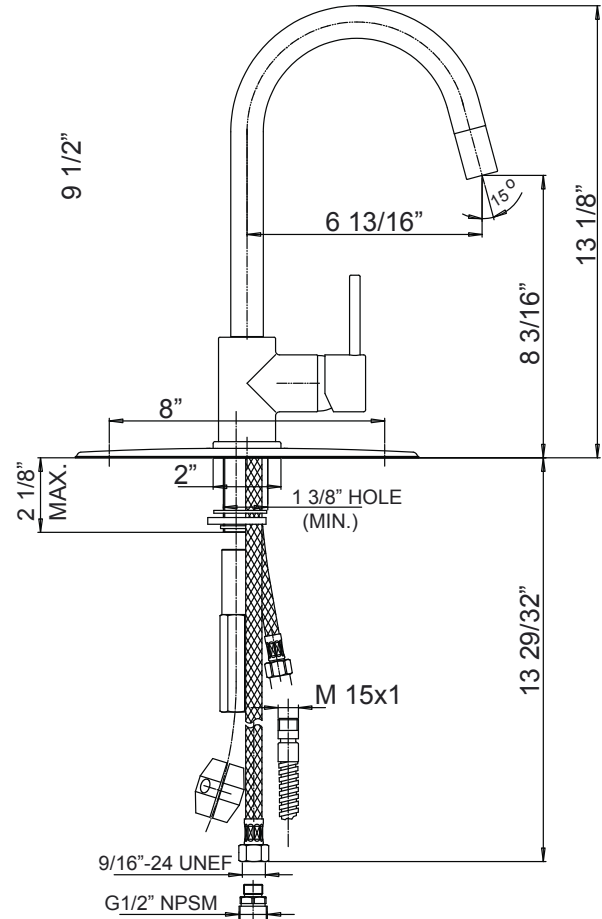

JBF-1600

FAUCET GROUP

KITCHEN FAUCET

Pull-down Spray - Single Handle
Chrome

SUBMITTAL DATA

Features:

- Polished chrome finish
- Gooseneck arc spout
- Single handle
- Ceramic disc cartridge
- Quarter turn valve
- Single hole installation
- Deck plate included
- ADA compliant lever handle
- 2.2 GPM aerator

APPROVED FOR MANUFACTURING

MODEL NO.: **JBF-1600** QTY: _____

JOB NAME: _____

TAG/ITEM: _____

CUSTOMER: _____

SIGNATURE: _____

JUST MFG. COMPANY CONTINUES TO MAKE QUALITY AND FUNCTIONALITY A MARK OF THE JUST PRODUCT LINE. TO DO SO REQUIRES THAT WE RESERVE THE RIGHT TO CHANGE PRODUCT INFORMATION WITHOUT NOTICE. DIMENSIONS MAY VARY AND ARE SUBJECT TO CHANGE WITHOUT NOTICE. NO RESPONSIBILITY IS ASSUMED FOR USE OF SUPERCEDED OR VOIDED DATA. FOR THE MOST CURRENT AND ACCURATE INFORMATION REGARDING THE COMPLETE LINE OF JUST SINKS, FAUCETS AND DRAINS, CLICK ON THE **SPEC LINE DRAWINGS** LINK ON OUR WEB SITE AT www.justmfg.com