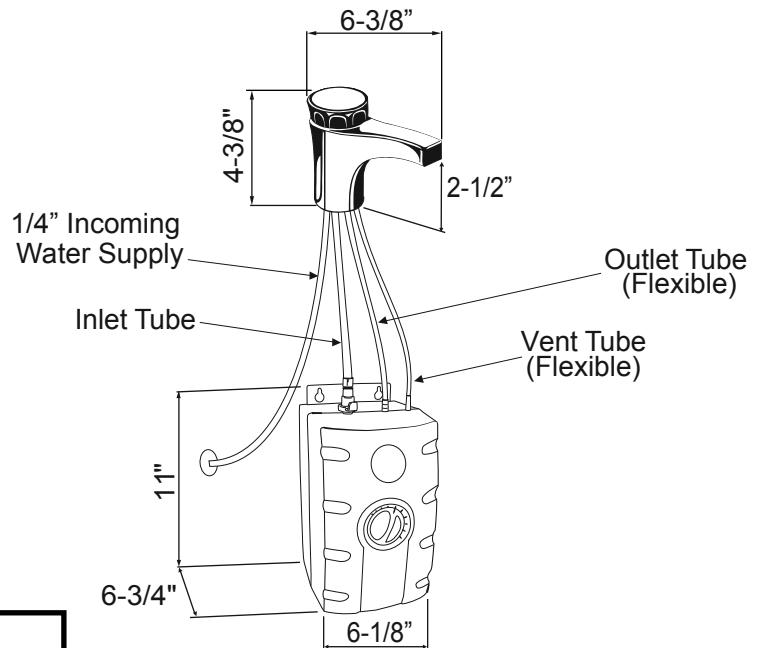

JB2H2

ACCESSORY GROUP INSTANT HOT WATER DISPENSER

SUBMITTAL DATA

TECHNICAL DATA

CONSTRUCTION:

- Easy-to-twist handle
- Instant self-closing valve
- Chrome plated with black handle
- Adjustable temperature control
- Up to 60 cups of 200° F water per hour
- 2/3 gallon stainless steel tank
- Tool-free tank connections

FINISH

Polished chrome plated spout

ELECTRICAL

750 Watts, 6.25 amps, 120 volts A.C.

APPROVED FOR MANUFACTURING	
MODEL NO.:	_____ QTY: _____
JOB NAME:	_____
TAG/ITEM:	_____
CUSTOMER:	_____
SIGNATURE:	_____