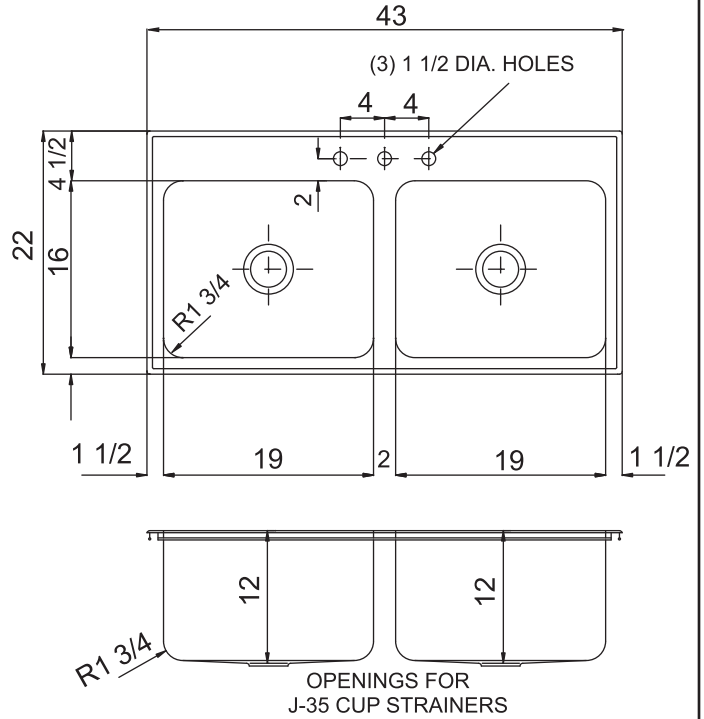

DLXD-2243-A-GR

STYLIST GROUP LEDGE TYPE - DOUBLE BOWL - EXTRA DEEP 18 GAUGE

SUBMITTAL DATA

SPECIFICATION

Seamless die-drawn construction of 18 gauge type 304, 18-8 stainless steel. Interior and top surfaces polished to a non-porous Hand-Blended Just Finish with highlighted bowl rim. Fully coated underside insulates for sound, and reduces condensation. Maximum capacity straight-sided compartment with 1 3/4" radius corners provides greater capacity. Self-rimming top mount Grip-Rim Plus with stainless steel mounting channels. Conforms to ASME/ANSI A112.19.3M. Drain punch #35 centered for Just J-35 unless otherwise specified.

TYPE 316 STAINLESS STEEL (Check if applicable)

30.94

Gallon Capacity

Capacity Matters

Max ID sizing with straight sided bowl configuration (non tapered sides). Tight corner radius design.

CUTOUT DIMENSIONS		
Model Number	Front-to-Back	Left-to-Right
DLXD-2243-A-GR	21-1/4	42-1/4

APPROVED FOR MANUFACTURING

MODEL NO.: DLXD-2243-A-GR QTY: _____

JOB NAME: _____

TAG/ITEM: _____

CUSTOMER: _____

SIGNATURE: _____

JUST MFG. COMPANY CONTINUES TO MAKE QUALITY AND FUNCTIONALITY A MARK OF THE JUST PRODUCT LINE. TO DO SO REQUIRES THAT WE RESERVE THE RIGHT TO CHANGE PRODUCT INFORMATION WITHOUT NOTICE. DIMENSIONS MAY VARY AND ARE SUBJECT TO CHANGE WITHOUT NOTICE. NO RESPONSIBILITY IS ASSUMED FOR USE OF SUPERSEDED OR VOIDED DATA. FOR THE MOST CURRENT AND ACCURATE INFORMATION REGARDING THE COMPLETE LINE OF JUST SINKS, FAUCETS AND DRAINS, CLICK ON THE **SPEC LINE DRAWINGS** LINK ON OUR WEB SITE AT www.justmfg.com