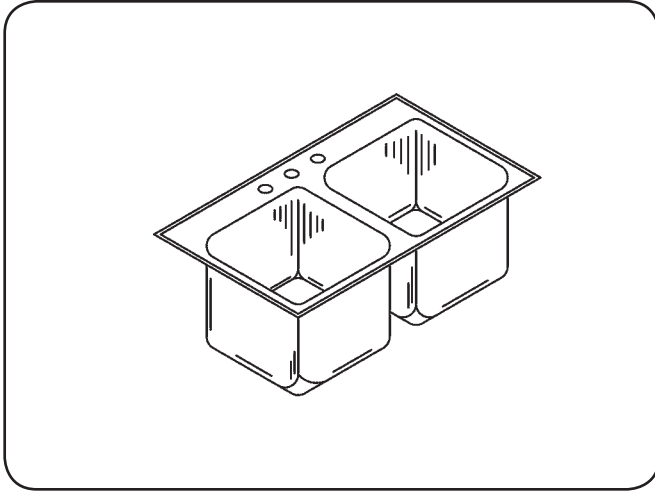

DLXD-2133-A-GR

STYLIST GROUP LEDGE TYPE - DOUBLE BOWL - EXTRA DEEP 18 GAUGE

SUBMITTAL DATA

SPECIFICATION

Seamless die-drawn construction of 18 gauge type 304, 18-8 stainless steel. Interior and top surfaces polished to a non-porous Hand-Blended Just Finish with highlighted bowl rim. Fully coated underside insulates for sound, and reduces condensation. Maximum capacity straight-sided compartment with 1 3/4" radius corners provides greater capacity. Self-rimming top mount Grip-Rim Plus with stainless steel mounting channels. Conforms to ASME/ANSI A112.19.3M. Drain punch #35 centered for Just J-35 unless otherwise specified.

TYPE 316 STAINLESS STEEL (Check if applicable)

22.68
Gallon
Capacity

Capacity Matters

Max ID sizing with straight sided bowl configuration (non tapered sides). Tight corner radius design.

CUTOUT DIMENSIONS		
Model Number	Front-to-Back	Left-to-Right
DLXD-2133-A-GR	20-1/4	32-1/4