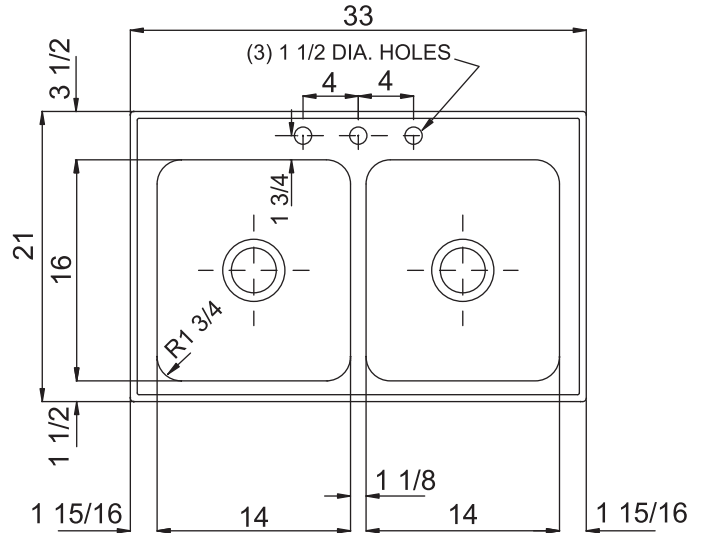

DLXD-2133-A-GR

STYLIST GROUP LEDGE TYPE - DOUBLE BOWL - EXTRA DEEP 18 GAUGE

SUBMITTAL DATA

SPECIFICATION

Seamless die-drawn construction of 18 gauge type 304, 18-8 stainless steel. Interior and top surfaces polished to a non-porous Hand-Blended Just Finish with highlighted bowl rim. Fully coated underside insulates for sound, and reduces condensation. Maximum capacity straight-sided compartment with 1 3/4" radius corners provides greater capacity. Self-rimming top mount Grip-Rim Plus with stainless steel mounting channels. Conforms to ASME/ANSI A112.19.3M. Drain punch #35 centered for Just J-35 unless otherwise specified.

TYPE 316 STAINLESS STEEL (Check if applicable)

22.68
Gallon
Capacity

Capacity Matters

Max ID sizing with straight sided bowl configuration (non tapered sides). Tight corner radius design.

CUTOUT DIMENSIONS		
Model Number	Front-to-Back	Left-to-Right
DLXD-2133-A-GR	20-1/4	32-1/4

APPROVED FOR MANUFACTURING

MODEL NO.: DLXD-2133-A-GR QTY: _____

JOB NAME: _____

TAG/ITEM: _____

CUSTOMER: _____

SIGNATURE: _____

JUST MFG. COMPANY CONTINUES TO MAKE QUALITY AND FUNCTIONALITY A MARK OF THE JUST PRODUCT LINE. TO DO SO REQUIRES THAT WE RESERVE THE RIGHT TO CHANGE PRODUCT INFORMATION WITHOUT NOTICE. DIMENSIONS MAY VARY AND ARE SUBJECT TO CHANGE WITHOUT NOTICE. NO RESPONSIBILITY IS ASSUMED FOR USE OF SUPERSEDED OR VOIDED DATA. FOR THE MOST CURRENT AND ACCURATE INFORMATION REGARDING THE COMPLETE LINE OF JUST SINKS, FAUCETS AND DRAINS, CLICK ON THE **SPEC LINE DRAWINGS** LINK ON OUR WEB SITE AT www.justmfg.com