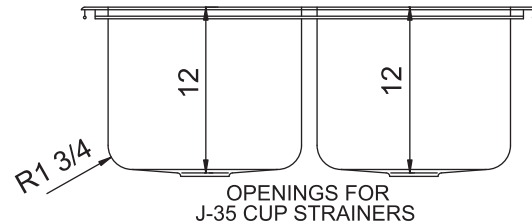

DLXD-2133-A-GR

STYLIST GROUP LEDGE TYPE - DOUBLE BOWL - EXTRA DEEP 18 GAUGE

SUBMITTAL DATA

SPECIFICATION

Seamless die-drawn construction of 18 gauge type 304, 18-8 stainless steel. Interior and top surfaces polished to a non-porous Hand-Blended Just Finish with highlighted bowl rim. Fully coated underside insulates for sound, and reduces condensation. Maximum capacity straight-sided compartment with 1 3/4" radius corners provides greater capacity. Self-rimming top mount Grip-Rim Plus with stainless steel mounting channels. Conforms to ASME/ANSI A112.19.3M. Drain punch #35 centered for Just J-35 unless otherwise specified.

TYPE 316 STAINLESS STEEL (Check if applicable)

22.68
Gallon
Capacity

Capacity Matters

Max ID sizing with straight sided bowl configuration (non tapered sides). Tight corner radius design.

CUTOUT DIMENSIONS		
Model Number	Front-to-Back	Left-to-Right
DLXD-2133-A-GR	20-1/4	32-1/4