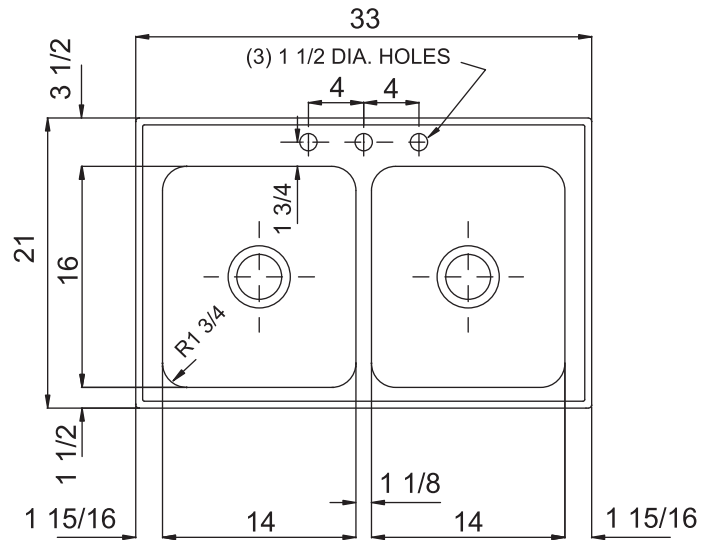

DLX-2133-A-GR

STYLIST GROUP LEDGE TYPE - DOUBLE BOWL - DEEP 18 GAUGE

SUBMITTAL DATA

SPECIFICATION

Seamless die-drawn construction of 18 gauge type 304, 18-8 stainless steel. Interior and top surfaces polished to a non-porous Hand-Blended Just Finish with highlighted bowl rim. Fully coated underside insulates for sound, and reduces condensation. Maximum capacity straight-sided compartment with $1\frac{3}{4}$ " radius corners provides greater capacity. Self-rimming top mount Grip-Rim Plus with stainless steel mounting channels. Conforms to ASME/ANSI A112.19.3M. Drain punch #35 centered for Just J-35 unless otherwise specified.

TYPE 316 STAINLESS STEEL (Check if applicable)

19.80
Gallon
Capacity

Capacity Matters

Max ID sizing with straight sided bowl configuration (non tapered sides). Tight corner radius design.

CUTOUT DIMENSIONS		
Model Number	Front-to-Back	Left-to-Right
DLX-2133-A-GR	20-1/4	32-1/4

APPROVED FOR MANUFACTURING

MODEL NO.: DLX-2133-A-GR QTY: _____

JOB NAME: _____

TAG/ITEM: _____

CUSTOMER: _____

SIGNATURE: _____

JUST MFG. COMPANY CONTINUES TO MAKE QUALITY AND FUNCTIONALITY A MARK OF THE JUST PRODUCT LINE. TO DO SO REQUIRES THAT WE RESERVE THE RIGHT TO CHANGE PRODUCT INFORMATION WITHOUT NOTICE. DIMENSIONS MAY VARY AND ARE SUBJECT TO CHANGE WITHOUT NOTICE. NO RESPONSIBILITY IS ASSUMED FOR USE OF SUPERSEDED OR VOIDED DATA. FOR THE MOST CURRENT AND ACCURATE INFORMATION REGARDING THE COMPLETE LINE OF JUST SINKS, FAUCETS AND DRAINS, CLICK ON THE **SPEC LINE DRAWINGS** LINK ON OUR WEB SITE AT www.justmfg.com