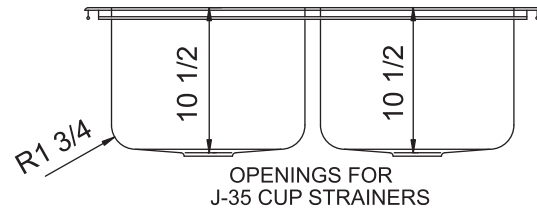

DLX-2133-A-GR

STYLIST GROUP LEDGE TYPE - DOUBLE BOWL - DEEP 18 GAUGE

SUBMITTAL DATA

SPECIFICATION

Seamless die-drawn construction of 18 gauge type 304, 18-8 stainless steel. Interior and top surfaces polished to a non-porous Hand-Blended Just Finish with highlighted bowl rim. Fully coated underside insulates for sound, and reduces condensation. Maximum capacity straight-sided compartment with $1\frac{3}{4}$ " radius corners provides greater capacity. Self-rimming top mount Grip-Rim Plus with stainless steel mounting channels. Conforms to ASME/ANSI A112.19.3M. Drain punch #35 centered for Just J-35 unless otherwise specified.

TYPE 316 STAINLESS STEEL (Check if applicable)

19.80
Gallon
Capacity

Capacity Matters

Max ID sizing with straight sided bowl configuration (non tapered sides). Tight corner radius design.

CUTOUT DIMENSIONS		
Model Number	Front-to-Back	Left-to-Right
DLX-2133-A-GR	20-1/4	32-1/4

APPROVED FOR MANUFACTURING

MODEL NO.: DLX-2133-A-GR QTY: _____

JOB NAME: _____

TAG/ITEM: _____

CUSTOMER: _____

SIGNATURE: _____

JUST MFG. COMPANY CONTINUES TO MAKE QUALITY AND FUNCTIONALITY A MARK OF THE JUST PRODUCT LINE. TO DO SO REQUIRES THAT WE RESERVE THE RIGHT TO CHANGE PRODUCT INFORMATION WITHOUT NOTICE. DIMENSIONS MAY VARY AND ARE SUBJECT TO CHANGE WITHOUT NOTICE. NO RESPONSIBILITY IS ASSUMED FOR USE OF SUPERSEDED OR VOIDED DATA. FOR THE MOST CURRENT AND ACCURATE INFORMATION REGARDING THE COMPLETE LINE OF JUST SINKS, FAUCETS AND DRAINS, CLICK ON THE **SPEC LINE DRAWINGS** LINK ON OUR WEB SITE AT www.justmfg.com