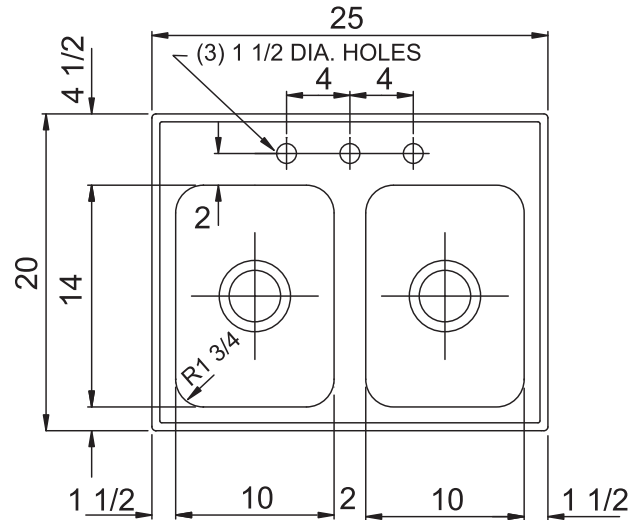

DLX-2025-A-GR

STYLIST GROUP LEDGE TYPE - DOUBLE BOWL - DEEP 18 GAUGE

SUBMITTAL DATA

SPECIFICATION

Seamless die-drawn construction of 18 gauge type 304, 18-8 stainless steel. Interior and top surfaces polished to a non-porous Hand-Blended Just Finish with highlighted bowl rim. Fully coated underside insulates for sound, and reduces condensation. Maximum capacity straight-sided compartment with $1 \frac{3}{4}$ " radius corners provides greater capacity. Self-rimming top mount Grip-Rim Plus with stainless steel mounting channels. Conforms to ASME/ANSI A112.19.3M. Drain punch #35 centered for Just J-35 unless otherwise specified.

TYPE 316 STAINLESS STEEL (Check if applicable)

11.64

Gallon Capacity

Capacity Matters

Max ID sizing with straight sided bowl configuration (non tapered sides). Tight corner radius design.

CUTOUT DIMENSIONS		
Model Number	Front-to-Back	Left-to-Right
DLX-2025-A-GR	19-1/4	24-1/4

APPROVED FOR MANUFACTURING

MODEL NO.: DLX-2025-A-GR QTY: _____

JOB NAME: _____

TAG/ITEM: _____

CUSTOMER: _____

SIGNATURE: _____

JUST MFG. COMPANY CONTINUES TO MAKE QUALITY AND FUNCTIONALITY A MARK OF THE JUST PRODUCT LINE. TO DO SO REQUIRES THAT WE RESERVE THE RIGHT TO CHANGE PRODUCT INFORMATION WITHOUT NOTICE. DIMENSIONS MAY VARY AND ARE SUBJECT TO CHANGE WITHOUT NOTICE. NO RESPONSIBILITY IS ASSUMED FOR USE OF SUPERSEDED OR VOIDED DATA. FOR THE MOST CURRENT AND ACCURATE INFORMATION REGARDING THE COMPLETE LINE OF JUST SINKS, FAUCETS AND DRAINS, CLICK ON THE **SPEC LINE DRAWINGS** LINK ON OUR WEB SITE AT www.justmfg.com