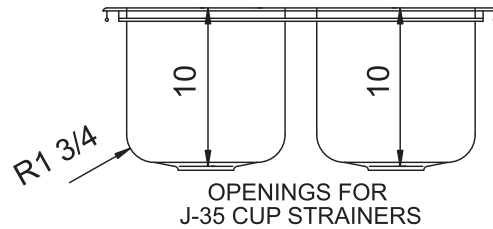

DLX-2025-A-GR

STYLIST GROUP LEDGE TYPE - DOUBLE BOWL - DEEP 18 GAUGE

SUBMITTAL DATA

SPECIFICATION

Seamless die-drawn construction of 18 gauge type 304, 18-8 stainless steel. Interior and top surfaces polished to a non-porous Hand-Blended Just Finish with highlighted bowl rim. Fully coated underside insulates for sound, and reduces condensation. Maximum capacity straight-sided compartment with $1 \frac{3}{4}$ " radius corners provides greater capacity. Self-rimming top mount Grip-Rim Plus with stainless steel mounting channels. Conforms to ASME/ANSI A112.19.3M. Drain punch #35 centered for Just J-35 unless otherwise specified.

TYPE 316 STAINLESS STEEL (Check if applicable)

11.64

Gallon Capacity

Capacity Matters

Max ID sizing with straight sided bowl configuration (non tapered sides). Tight corner radius design.

CUTOUT DIMENSIONS		
Model Number	Front-to-Back	Left-to-Right
DLX-2025-A-GR	19-1/4	24-1/4