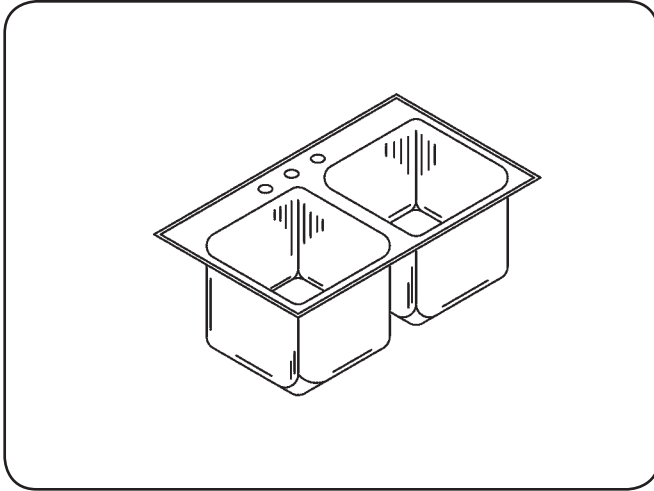

DLX-2025-A-GR

STYLIST GROUP LEDGE TYPE - DOUBLE BOWL - DEEP 18 GAUGE

SUBMITTAL DATA

SPECIFICATION

Seamless die-drawn construction of 18 gauge type 304, 18-8 stainless steel. Interior and top surfaces polished to a non-porous Hand-Blended Just Finish with highlighted bowl rim. Fully coated underside insulates for sound, and reduces condensation. Maximum capacity straight-sided compartment with $1 \frac{3}{4}$ " radius corners provides greater capacity. Self-rimming top mount Grip-Rim Plus with stainless steel mounting channels. Conforms to ASME/ANSI A112.19.3M. Drain punch #35 centered for Just J-35 unless otherwise specified.

TYPE 316 STAINLESS STEEL (Check if applicable)

11.64

Gallon Capacity

Capacity Matters

Max ID sizing with straight sided bowl configuration (non tapered sides). Tight corner radius design.

CUTOUT DIMENSIONS		
Model Number	Front-to-Back	Left-to-Right
DLX-2025-A-GR	19-1/4	24-1/4