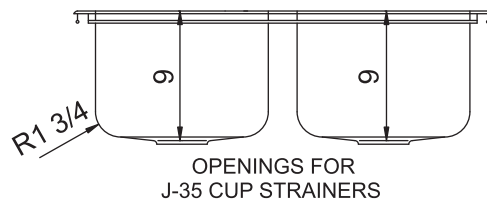

DLX-1829-A-GR

STYLIST GROUP LEDGE TYPE - DOUBLE BOWL - DEEP 18 GAUGE

SUBMITTAL DATA

SPECIFICATION

Seamless die-drawn construction of 18 gauge type 304, 18-8 stainless steel. Interior and top surfaces polished to a non-porous Hand-Blended Just Finish with highlighted bowl rim. Fully coated underside insulates for sound, and reduces condensation. Maximum capacity straight-sided compartment with 1 3/4" radius corners provides greater capacity. Self-rimming top mount Grip-Rim Plus with stainless steel mounting channels. Conforms to ASME/ANSI A112.19.3M. Drain punch #35 centered for Just J-35 unless otherwise specified.

TYPE 316 STAINLESS STEEL (Check if applicable)

10.74 Gallon Capacity
Capacity Matters
 Max ID sizing with straight sided bowl configuration (non tapered sides). Tight corner radius design.

CUTOUT DIMENSIONS		
Model Number	Front-to-Back	Left-to-Right
DLX-1829-A-GR	17-1/4	28-1/4