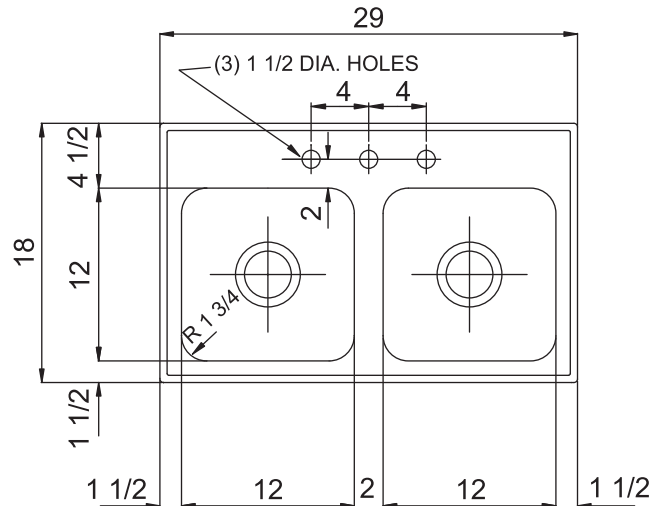

DLX-1829-A-GR

STYLIST GROUP LEDGE TYPE - DOUBLE BOWL - DEEP 18 GAUGE

SUBMITTAL DATA

SPECIFICATION

Seamless die-drawn construction of 18 gauge type 304, 18-8 stainless steel. Interior and top surfaces polished to a non-porous Hand-Blended Just Finish with highlighted bowl rim. Fully coated underside insulates for sound, and reduces condensation. Maximum capacity straight-sided compartment with 1 3/4" radius corners provides greater capacity. Self-rimming top mount Grip-Rim Plus with stainless steel mounting channels. Conforms to ASME/ANSI A112.19.3M. Drain punch #35 centered for Just J-35 unless otherwise specified.

TYPE 316 STAINLESS STEEL (Check if applicable)

10.74 Gallon Capacity
Capacity Matters
 Max ID sizing with straight sided bowl configuration (non tapered sides). Tight corner radius design.

CUTOUT DIMENSIONS		
Model Number	Front-to-Back	Left-to-Right
DLX-1829-A-GR	17-1/4	28-1/4

FAUCET PUNCHING - MUST BE SPECIFIED	
<input type="checkbox"/> (1) Hole Centered	
<input type="checkbox"/> (2) Holes on 4" centers	
<input type="checkbox"/> (3) Holes on 4" centers (illustrated)	
<input type="checkbox"/> Alternate Punching: Faucet Model:	Punching Required:

APPROVED FOR MANUFACTURING

MODEL NO.: DLX-1829-A-GR QTY: _____

JOB NAME: _____

TAG/ITEM: _____

CUSTOMER: _____

SIGNATURE: _____

JUST MFG. COMPANY CONTINUES TO MAKE QUALITY AND FUNCTIONALITY A MARK OF THE JUST PRODUCT LINE. TO DO SO REQUIRES THAT WE RESERVE THE RIGHT TO CHANGE PRODUCT INFORMATION WITHOUT NOTICE. DIMENSIONS MAY VARY AND ARE SUBJECT TO CHANGE WITHOUT NOTICE. NO RESPONSIBILITY IS ASSUMED FOR USE OF SUPERSEDED OR VOIDED DATA. FOR THE MOST CURRENT AND ACCURATE INFORMATION REGARDING THE COMPLETE LINE OF JUST SINKS, FAUCETS AND DRAINS, CLICK ON THE **SPEC LINE DRAWINGS** LINK ON OUR WEB SITE AT www.justmfg.com