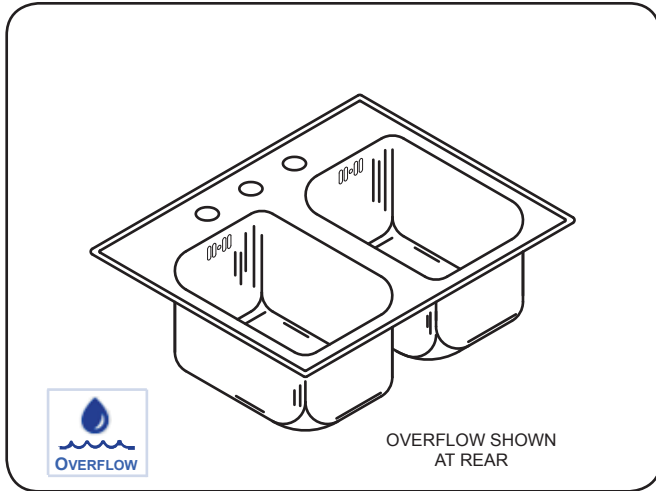

DLF-1829-A-GR

STYLIST GROUP DOUBLE COMPARTMENT with INTEGRA-FLOW 18 GAUGE

OVERFLOW SHOWN
AT REAR

7.02
Gallon
Capacity*

*CAPACITY MATTERS

Max I.D. sizing with straight sided, non-tapered bowl configuration.

SPECIFICATION

Seamless die-drawn construction of 18 ga. type 304 stainless steel. Interior and top surfaces polished to a non-porous Hand Blended Just Finish. Fully coated underside insulates for sound and reduces condensation. Straight-sided compartment with 1-3/4" radius corners provides greater capacity. Self-rimming top mount with Grip-Rim Plus with stainless steel mounting channels. Integra-flow overflow system. Drain punched for Just J-35-SSF drain.

TYPE 316 STAINLESS STEEL (Check if applicable)

CUTOUT DIMENSIONS		
Model Number	Front-to-Back	Left-to-Right
DLF-1829-A-GR	17-1/4	28-1/4

To Be Specified:			
■ Faucet Hole Punching:			
<input type="checkbox"/> (1) Hole Centered			
<input type="checkbox"/> (2) Holes on 4" centers			
<input type="checkbox"/> (3) Holes on 4" centers (illustrated)			
<input type="checkbox"/> Alternate Punching: Faucet Model: _____	Punching required: _____		
OVERFLOW LOCATION MUST BE SPECIFIED:			
<input type="checkbox"/> FRONT (SHOWN)	<input type="checkbox"/> REAR	<input type="checkbox"/> LEFT	<input type="checkbox"/> RIGHT