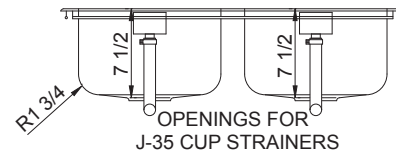

DLF-1829-A-GR

STYLIST GROUP DOUBLE COMPARTMENT with INTEGRA-FLOW 18 GAUGE

OVERFLOW SHOWN
AT REAR

7.02
Gallon
Capacity*

*CAPACITY MATTERS

Max I.D. sizing with straight sided, non-tapered bowl configuration.

SPECIFICATION

Seamless die-drawn construction of 18 ga. type 304 stainless steel. Interior and top surfaces polished to a non-porous Hand Blended Just Finish. Fully coated underside insulates for sound and reduces condensation. Straight-sided compartment with 1-3/4" radius corners provides greater capacity. Self-rimming top mount with Grip-Rim Plus with stainless steel mounting channels. Integra-flow overflow system. Drain punched for Just J-35-SSF drain.

TYPE 316 STAINLESS STEEL (Check if applicable)

CUTOUT DIMENSIONS		
Model Number	Front-to-Back	Left-to-Right
DLF-1829-A-GR	17-1/4	28-1/4

To Be Specified:			
■ Faucet Hole Punching:			
<input type="checkbox"/> (1) Hole Centered			
<input type="checkbox"/> (2) Holes on 4" centers			
<input type="checkbox"/> (3) Holes on 4" centers (illustrated)			
<input type="checkbox"/> Alternate Punching: Faucet Model: _____	Punching required: _____		
OVERFLOW LOCATION MUST BE SPECIFIED:			
<input type="checkbox"/> FRONT (SHOWN)	<input type="checkbox"/> REAR	<input type="checkbox"/> LEFT	<input type="checkbox"/> RIGHT