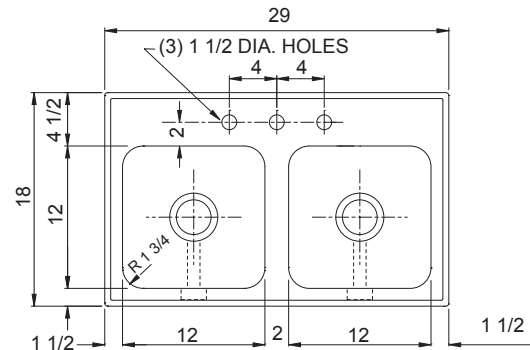

DLF-1829-A-GR

STYLIST GROUP DOUBLE COMPARTMENT with INTEGRA-FLOW 18 GAUGE

OVERFLOW SHOWN
AT REAR

7.02
Gallon
Capacity*

*CAPACITY MATTERS

Max I.D. sizing with straight sided, non-tapered bowl configuration.

SPECIFICATION

Seamless die-drawn construction of 18 ga. type 304 stainless steel. Interior and top surfaces polished to a non-porous Hand Blended Just Finish. Fully coated underside insulates for sound and reduces condensation. Straight-sided compartment with 1-3/4" radius corners provides greater capacity. Self-rimming top mount with Grip-Rim Plus with stainless steel mounting channels. Integra-flow overflow system. Drain punched for Just J-35-SSF drain.

TYPE 316 STAINLESS STEEL (Check if applicable)

CUTOUT DIMENSIONS		
Model Number	Front-to-Back	Left-to-Right
DLF-1829-A-GR	17-1/4	28-1/4

To Be Specified:			
■ Faucet Hole Punching:			
<input type="checkbox"/> (1) Hole Centered			
<input type="checkbox"/> (2) Holes on 4" centers			
<input type="checkbox"/> (3) Holes on 4" centers (illustrated)			
<input type="checkbox"/> Alternate Punching: Faucet Model: _____	Punching required: _____		
OVERFLOW LOCATION MUST BE SPECIFIED:			
<input type="checkbox"/> FRONT (SHOWN)	<input type="checkbox"/> REAR	<input type="checkbox"/> LEFT	<input type="checkbox"/> RIGHT