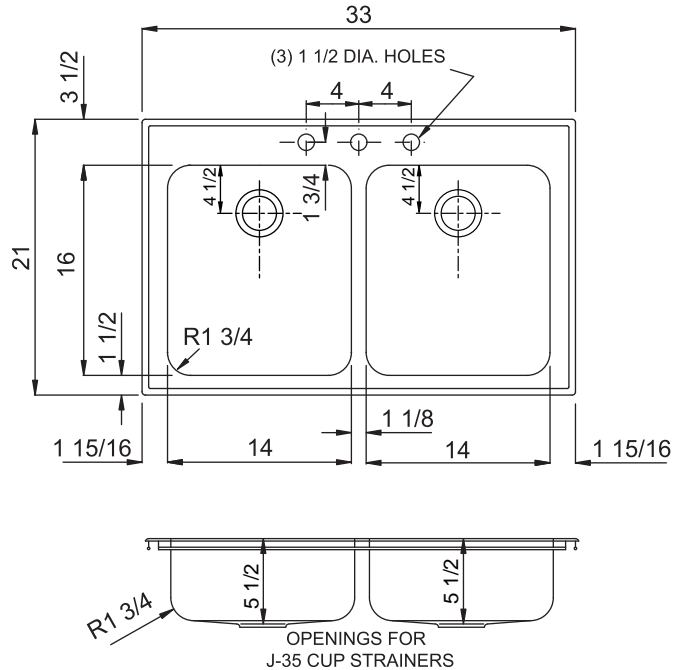

DL-ADA-2133-16-GR

**ARMOR GROUP**  
LEDGE TYPE - DOUBLE BOWL  
**16 GAUGE**

**10.22**  
Gallon  
Capacity\*

**\*CAPACITY MATTERS**

Max. I.D. sizing with straight-sided, non-tapered bowl configuration. Tight corner radius design.

**SPECIFICATION**

Seamless die-drawn construction of 16 gauge type 304 stainless steel. Interior and top surfaces polished to a non-porous Hand Blended Just Finish. Fully coated underside insulates for sound and reduces condensation. Straight sided compartment with 1-3/4" radius corners provides greater capacity. Self-rimming top mount with Grip-Rim Plus with stainless steel mounting channels. Drain punched for Just J-35-SSF drain. Certified to ASME/CSA A112.19.3/ B45.4; UPC; IPC.

Sink certified to ASME A112.19.3/CSA B45.4; Uniform Plumbing Code (UPC); International Plumbing Code (IPC), by NSF International. Certified less fittings.

**CUTOUT DIMENSIONS**

Model Number	Front-to-Back	Left-to-Right
DL-ADA-2133-16-GR	20-1/4	32-1/4

**FAUCET PUNCHING MUST BE SPECIFIED**

(1) Hole - Centered	Over each bowl
(2) Holes - 4" centers	Over each partition (illustrated)
(3) holes - 4" centers (illustrated)	Over center bowl only

Alternate Punching: