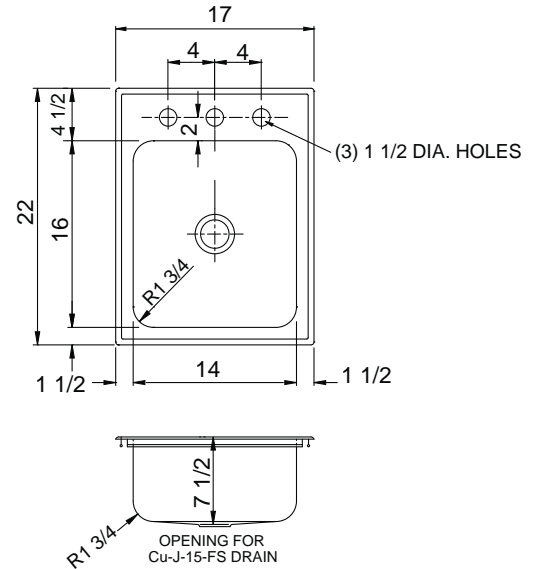

Cu-SBL-2217-A-GR

HEALTHCARE PRODUCT

Made with
CuVerro® Antimicrobial Copper-Nickel Alloy

SPECIFICATIONS

- Sink touch surfaces - CuVerro® antimicrobial copper material - continuously reduces bacterial* contamination, achieving 99.9% reduction within 2 hours of exposure.
- CuVerro® antimicrobial copper-nickel alloy.
- Seamless construction 18 ga.
- Self-rimming with Grip-Rim PLUS® clips
- Interior and top surfaces polished to a non-porous Hand-Blended Just Finish.
- Fully coated underside insulates for sound, and reduces condensation.
- Drain punched for Just Cu-J-15-FS drain.

To Be Specified:

Faucet Hole Punching:		
☐	(1) Hole Centered	
☐	(2) Holes on 4" centers	
☐	(3) Holes on 4" centers (illustrated)	
☐	Alternate Punching: Faucet Model:	Punching required:

CUTOUT DIMENSIONS		
Model Number	Front-to-Back	Left-to-Right
Cu-SBL-2217-A-GR	21-1/4	16-1/4

7.03 **Capacity Matters**
Gallon Capacity
Max ID sizing with straight sided bowl configuration (non tapered sides). Tight corner radius design.

**AVAILABLE
ADA
COMPLIANT**

APPROVED FOR MANUFACTURING	
MODEL NO.:	Cu-SBL-2217-A-GR QTY: _____
JOB NAME:	_____
TAG/ITEM:	_____
CUSTOMER:	_____
SIGNATURE:	_____

Laboratory testing has shown that when cleaned regularly CuVerro® copper surfaces: kill more than 99.9% of bacteria within 2 hours, and continue to kill 99% of bacteria even after repeated contamination. Testing demonstrates effective antibacterial activity against MRSA, Staphylococcus aureus, Enterobacter aerogenes, Pseudomonas aeruginosa, and E. coli O157:H7.

CuVerro®, copper alloy surfaces have been shown to reduce microbial contamination, but does not necessarily prevent cross-contamination. The use of a copper alloy surface is a supplement to and not a substitute for standard infection control practices; users must follow all current infection control practices, including those practices related to cleaning and disinfection of environmental surfaces.

Copper alloy surfaces are for use only in non-food zone areas. CuVerro® is a registered trademark of GBC Metals LLC, d/b/a Olin Brass. CuVerro® antimicrobial alloys are registered with the U.S. Environmental Protection Agency as antimicrobial under product registration #85353-5. Document approval #J-0001-1201.

JUST MFG. COMPANY CONTINUES TO MAKE QUALITY AND FUNCTIONALITY A MARK OF THE JUST PRODUCT LINE. TO DO SO REQUIRES THAT WE RESERVE THE RIGHT TO CHANGE PRODUCT INFORMATION WITHOUT NOTICE. DIMENSIONS MAY VARY AND ARE SUBJECT TO CHANGE WITHOUT NOTICE. NO RESPONSIBILITY IS ASSUMED FOR USE OF SUPERCEDED OR VOIDED DATA. FOR THE MOST CURRENT AND ACCURATE INFORMATION REGARDING THE COMPLETE LINE OF JUST SINKS, FAUCETS AND DRAINS, CLICK ON THE **SPEC LINE DRAWINGS** LINK ON OUR WEB SITE AT www.justmfg.com

JUST MANUFACTURING COMPANY   9233 KING STREET . FRANKLIN PARK . ILLINOIS . 60131-2111
PH: 847-678-5150 . FAX: 847-678-6817 . E-MAIL: custserv@justmfg.com . www.justmfg.com