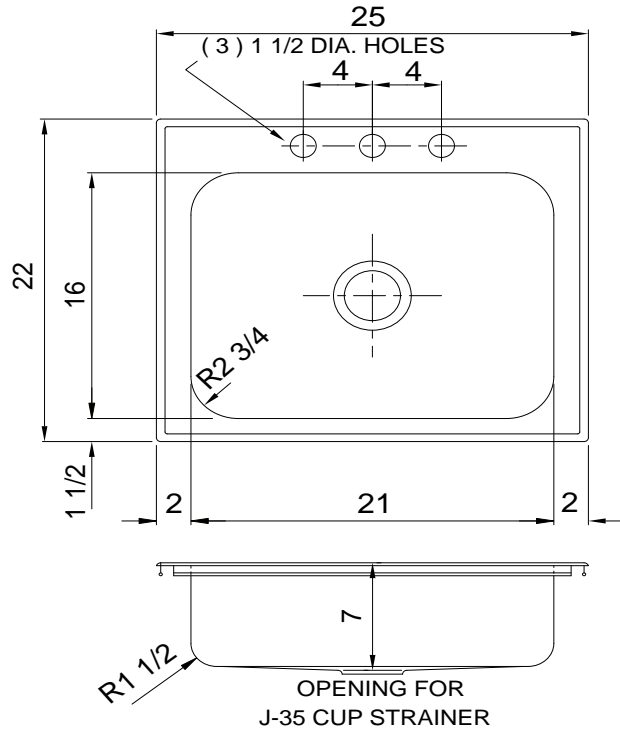

CSL-2225-B-GR
CONTINENTAL GROUP
 LEDGE TYPE - SINGLE BOWL
 20 GAUGE

SUBMITTAL DATA

SPECIFICATION

Seamless die-drawn construction of Type 304, 18-8 stainless steel. Interior and top surfaces polished to a non-porous Hand-Blended Just Finish with highlighted bowl rim. Fully coated underside insulated for sound and reduces condensation. Straight-sided compartment with radius corners provides greater capacity. Self-rimming top mount Grip-Rim Plus with stainless steel mounting channels. Conforms to ASME/ANSI A112.19.3M. Certified conformance with ASME A112.19.3/CSA B45.4, Canadian Standards (CSA), Uniform Plumbing Code (UPC) and International Plumbing Code (IPC). Drain punch 3-1/2" centered for Just J-35.

9.52
Gallon Capacity

Capacity Matters

Max ID sizing with straight sided bowl configuration (non tapered sides). Tight corner radius design.

CUTOUT DIMENSIONS

Model Number	Front-to-Back	Left-to-Right
CSL-2225-B-GR	21-1/4	24-1/4