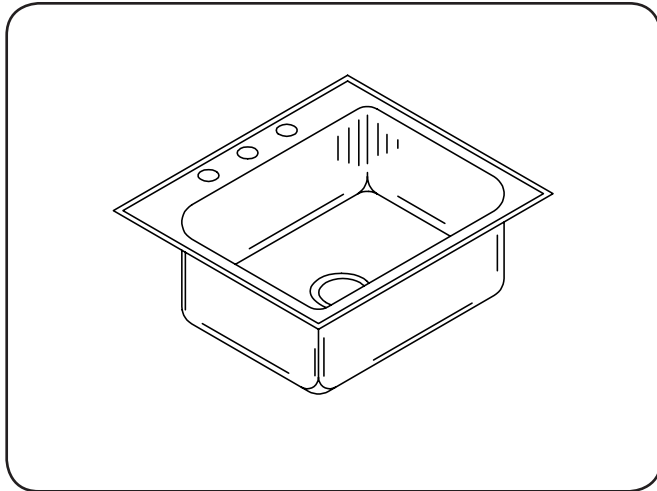

CSL-2225-B-GR
CONTINENTAL GROUP
 LEDGE TYPE - SINGLE BOWL
 20 GAUGE

SUBMITTAL DATA

SPECIFICATION

Seamless die-drawn construction of Type 304, 18-8 stainless steel. Interior and top surfaces polished to a non-porous Hand-Blended Just Finish with highlighted bowl rim. Fully coated underside insulated for sound and reduces condensation. Straight-sided compartment with radius corners provides greater capacity. Self-rimming top mount Grip-Rim Plus with stainless steel mounting channels. Conforms to ASME/ANSI A112.19.3M. Certified conformance with ASME A112.19.3/CSA B45.4, Canadian Standards (CSA), Uniform Plumbing Code (UPC) and International Plumbing Code (IPC). Drain punch 3-1/2" centered for Just J-35.

9.52
Gallon Capacity

Capacity Matters

Max ID sizing with straight sided bowl configuration (non tapered sides). Tight corner radius design.

CUTOUT DIMENSIONS

Model Number	Front-to-Back	Left-to-Right
CSL-2225-B-GR	21-1/4	24-1/4