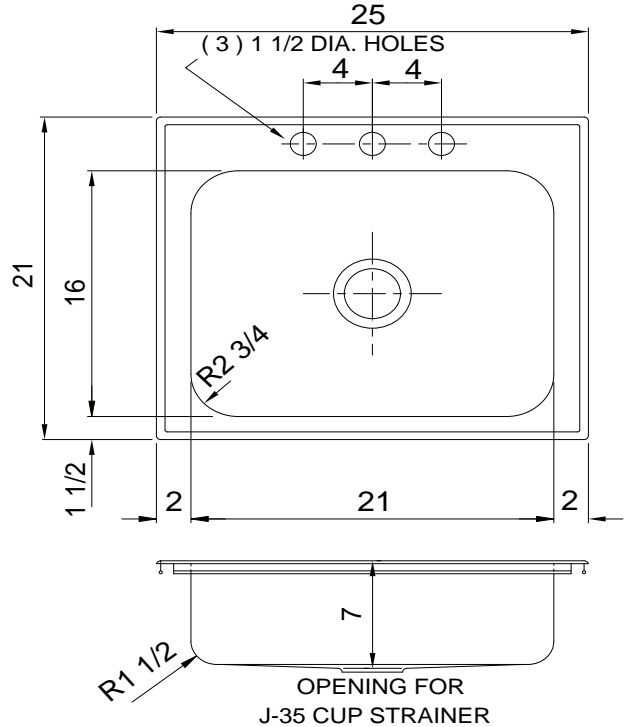

CSL-2125-B-GR
CONTINENTAL GROUP
 LEDGE TYPE - SINGLE BOWL
 20 GAUGE

SUBMITTAL DATA

SPECIFICATION

Seamless die-drawn construction of Type 304, 18-8 stainless steel. Interior and top surfaces polished to a non-porous Hand-Blended Just Finish with highlighted bowl rim. Fully coated underside insulated for sound and reduces condensation. Straight-sided compartment with radius corners provides greater capacity. Self-rimming top mount Grip-Rim Plus with stainless steel mounting channels. Conforms to ASME/ANSI A112.19.3M. Certified conformance with ASME A112.19.3/CSA B45.4, Canadian Standards (CSA), Uniform Plumbing Code (UPC) and International Plumbing Code (IPC). Drain punch 3-1/2" centered for Just J-35.

9.52
Gallon Capacity

Capacity Matters
 Max ID sizing with straight sided bowl configuration (non tapered sides). Tight corner radius design.

CUTOUT DIMENSIONS		
Model Number	Front-to-Back	Left-to-Right
CSL-2125-B-GR	20-1/4	24-1/4