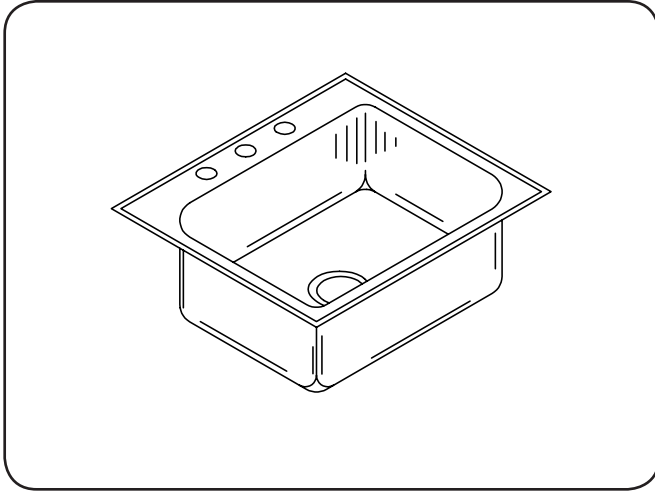

CSL-2125-B-GR
CONTINENTAL GROUP
 LEDGE TYPE - SINGLE BOWL
 20 GAUGE

SUBMITTAL DATA

SPECIFICATION

Seamless die-drawn construction of Type 304, 18-8 stainless steel. Interior and top surfaces polished to a non-porous Hand-Blended Just Finish with highlighted bowl rim. Fully coated underside insulated for sound and reduces condensation. Straight-sided compartment with radius corners provides greater capacity. Self-rimming top mount Grip-Rim Plus with stainless steel mounting channels. Conforms to ASME/ANSI A112.19.3M. Certified conformance with ASME A112.19.3/CSA B45.4, Canadian Standards (CSA), Uniform Plumbing Code (UPC) and International Plumbing Code (IPC). Drain punch 3-1/2" centered for Just J-35.

9.52
Gallon Capacity

Capacity Matters
 Max ID sizing with straight sided bowl configuration (non tapered sides). Tight corner radius design.

CUTOUT DIMENSIONS		
Model Number	Front-to-Back	Left-to-Right
CSL-2125-B-GR	20-1/4	24-1/4