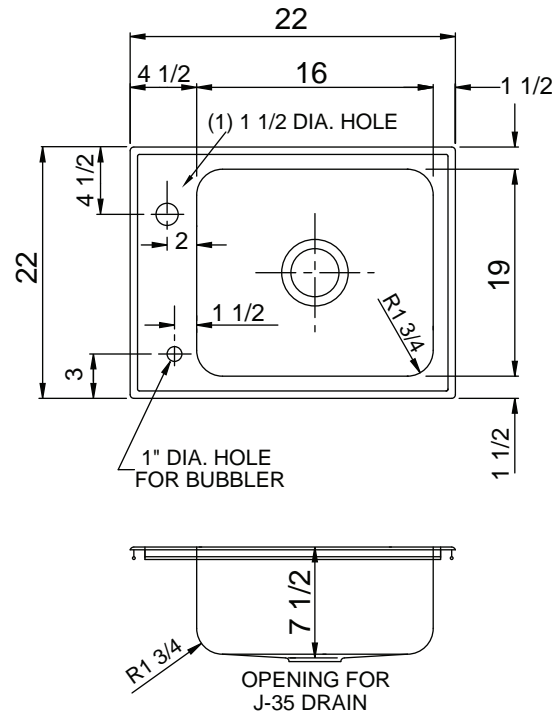

CRS-2222-A-GR-L - 18 ga.

STYLIST GROUP CLASSROOM SINK FAUCET / BUBBLER LEDGE- LEFT

SUBMITTAL DATA

9.60
Gallon
Capacity*

***CAPACITY MATTERS**
Max. I.D. sizing with straight-sided, non -tapered bowl configuration. Tight corner radius design.

Seamless die-drawn construction of 18 gauge type 304 stainless steel. Interior and top surfaces satin blended No. 4 finish. Fully coated under-side insulates for sound and reduces condensation. Straight sided compartment with 1-3/4" radius corners provides greater capacity. Self-rimming top mount with Grip-Rim Plus with stainless steel mounting channels. Drain punched for Just J-35-SSF drain. Certified to ASME/CSA A112.19.3/B45.4; UPC; IPC.

Sink certified to ASME A112.19.3/CSA B45.4; Uniform Plumbing Code (UPC); International Plumbing Code (IPC), by NSF International. Certified with/without overflow, less fittings.

CUTOUT DIMENSIONS

Model Number	Front-to-Back	Left-to-Right
CRS-2222-A-GR-L	21-1/4	21-1/4

To Be Specified:	
Faucet Hole Punching:	Bubbler Punching:
<input type="checkbox"/> (1) Hole (illustrated)	<input type="checkbox"/> (1) Hole - Left front (illustrated)
<input type="checkbox"/> (2) Holes on 4" centers	
<input type="checkbox"/> (3) Holes on 4" centers	
<input type="checkbox"/> Alternate Punching: Faucet Model: _____	Punching required: _____