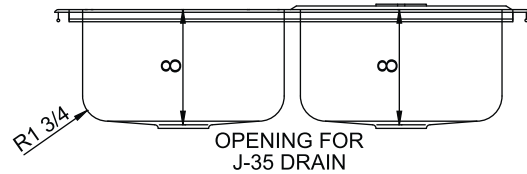

### SPECIFICATION

Seamless die-drawn construction of Type 304, 18-8 stainless steel. Interior and top surfaces polished to a non-porous Hand-Blended Just Finish with highlighted bowl rim. Fully coated underside insulated for sound and reduces condensation. Straight-sided compartment with radius corners provides greater capacity. Self-rimming top mount Grip-Rim Plus with stainless steel mounting channels. Conforms to ASME/ANSI A112.19.3M. Certified conformance with ASME A112.19.3/CSA B45.4, Canadian Standards (CSA), Uniform Plumbing Code (UPC) and International Plumbing Code (IPC). Drain punch 3-1/2" centered for Just J-35.

### CUTOUT DIMENSIONS

Model Number	Front-to-Back	Left-to-Right
CH-2233-A-GR-R	21-1/4	32-1/4