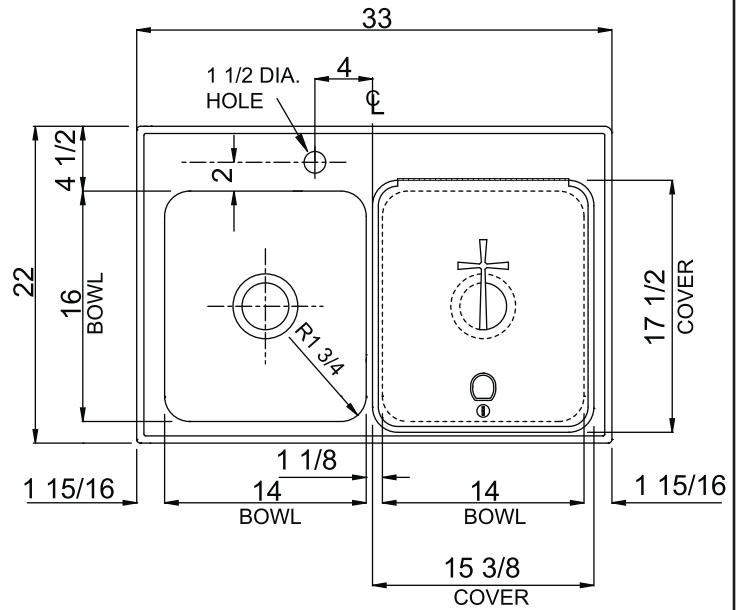

### SPECIFICATION

Seamless die-drawn construction of Type 304, 18-8 stainless steel. Interior and top surfaces polished to a non-porous Hand-Blended Just Finish with highlighted bowl rim. Fully coated underside insulated for sound and reduces condensation. Straight-sided compartment with radius corners provides greater capacity. Self-rimming top mount Grip-Rim Plus with stainless steel mounting channels. Conforms to ASME/ANSI A112.19.3M. Certified conformance with ASME A112.19.3/CSA B45.4, Canadian Standards (CSA), Uniform Plumbing Code (UPC) and International Plumbing Code (IPC). Drain punch 3-1/2" centered for Just J-35.

### CUTOUT DIMENSIONS

Model Number	Front-to-Back	Left-to-Right
CH-2233-A-GR-R	21-1/4	32-1/4