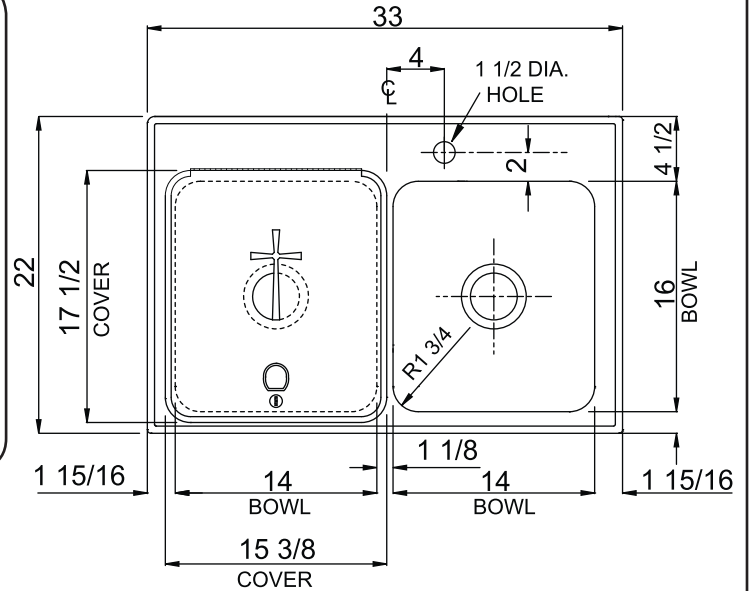

### SPECIFICATION

Seamless die-drawn construction of Type 304, 18-8 stainless steel. Interior and top surfaces polished to a non-porous Hand-Blended Just Finish with highlighted bowl rim. Fully coated underside insulated for sound and reduces condensation. Straight-sided compartment with radius corners provides greater capacity. Self-rimming top mount Grip-Rim Plus with stainless steel mounting channels. Conforms to ASME/ANSI A112.19.3M. Certified conformance with ASME A112.19.3/CSA B45.4, Canadian Standards (CSA), Uniform Plumbing Code (UPC) and International Plumbing Code (IPC). Drain punch 3-1/2" centered for Just J-35.

### CUTOUT DIMENSIONS

Model Number	Front-to-Back	Left-to-Right
CH-2233-A-GR-L	21-1/4	32-1/4