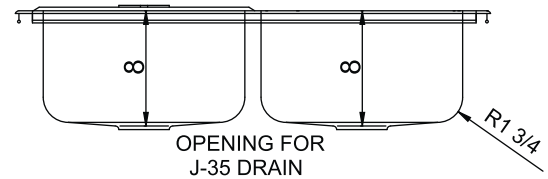

### SPECIFICATION

Seamless die-drawn construction of Type 304, 18-8 stainless steel. Interior and top surfaces polished to a non-porous Hand-Blended Just Finish with highlighted bowl rim. Fully coated underside insulated for sound and reduces condensation. Straight-sided compartment with radius corners provides greater capacity. Self-rimming top mount Grip-Rim Plus with stainless steel mounting channels. Conforms to ASME/ANSI A112.19.3M. Certified conformance with ASME A112.19.3/CSA B45.4, Canadian Standards (CSA), Uniform Plumbing Code (UPC) and International Plumbing Code (IPC). Drain punch 3-1/2" centered for Just J-35.

### CUTOUT DIMENSIONS

Model Number	Front-to-Back	Left-to-Right
CH-2233-A-GR-L	21-1/4	32-1/4