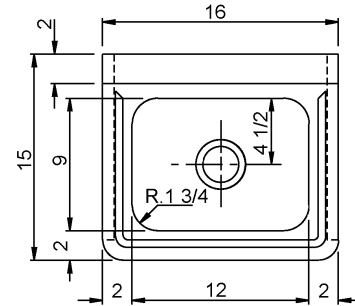

A-544-912-S

INSTITUTIONAL GROUP WALL-MOUNT HANDWASH SINK with SENSOR FAUCET

SUBMITTAL DATA

SPECIFICATION

Fabricated of 20 gauge type 304 stainless steel. Exposed surfaces polished with a Hand-Blended Just Finish. Integral support brackets of 18 gauge stainless steel. Includes: one each, JSL-46 backsplash mounted sensor-operated faucet with laminar flow control; JTMLF-47 thermostatic mixing valve; J-15-FS drain, JT-150 1-1/2" P-trap, integral wall brackets and one 14 gauge stainless steel wall clip.