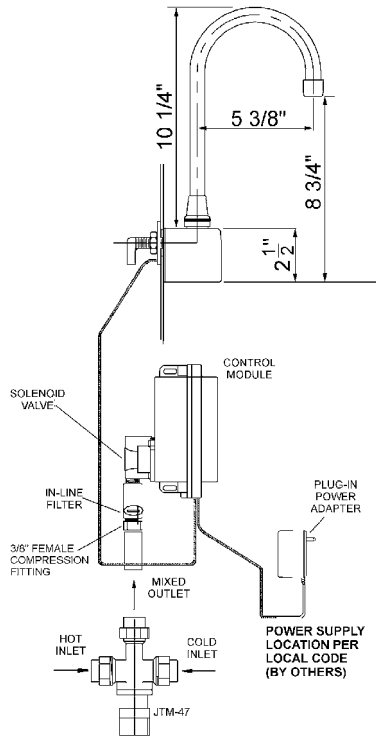

AC OUTLET MUST BE INSTALLED ACCORDING TO LOCAL CODES. INSTALLATION CONTRACTOR RESPONSIBLE FOR COMPLIANCE WITH THOSE CODES.

A-544-912-S

JSL-46-AC - Sensor Operated Faucet with Control Module

Sensor-operated backsplash mounted faucet. Chrome plated solid brass construction faucet body. Chrome plated spout 12-3/4" high from bottom of base (8-3/4" from base to aerator) with 5-3/8" reach. Laminar flow 2.0GPM aerator.