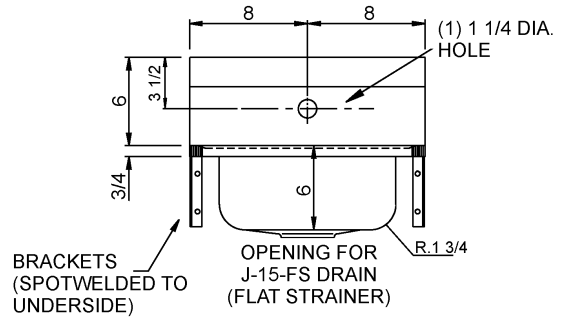

A-544-912-S

INSTITUTIONAL GROUP WALL-MOUNT HANDWASH SINK with SENSOR FAUCET

SUBMITTAL DATA

SPECIFICATION

Fabricated of 20 gauge type 304 stainless steel. Exposed surfaces polished with a Hand-Blended Just Finish. Integral support brackets of 18 gauge stainless steel. Includes: one each, JSL-46 backsplash mounted sensor-operated faucet with laminar flow control; JTMLF-47 thermostatic mixing valve; J-15-FS drain, JT-150 1-1/2" P-trap, integral wall brackets and one 14 gauge stainless steel wall clip.