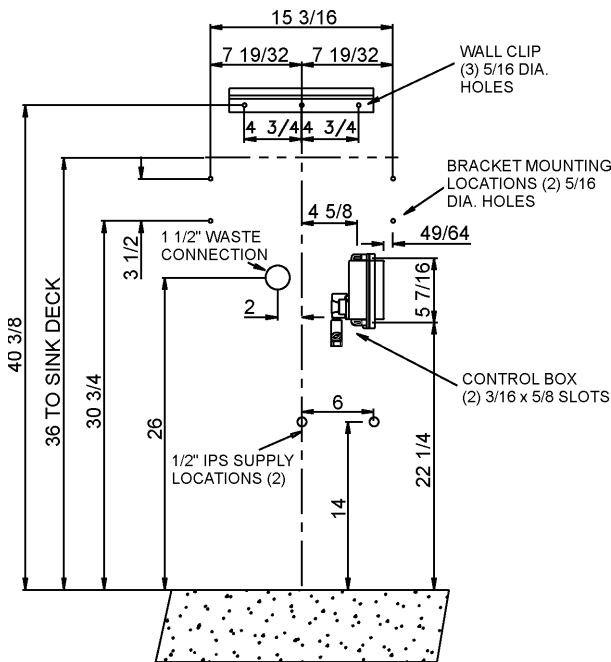

AC OUTLET MUST BE INSTALLED ACCORDING TO LOCAL CODES. INSTALLATION CONTRACTOR RESPONSIBLE FOR COMPLIANCE WITH THOSE CODES.

A-544-912-S

JSL-46-AC - Sensor Operated Faucet with Control Module

Sensor-operated backsplash mounted faucet. Chrome plated solid brass construction faucet body. Chrome plated spout 12-3/4" high from bottom of base (8-3/4" from base to aerator) with 5-3/8" reach. Laminar flow 2.0GPM aerator.