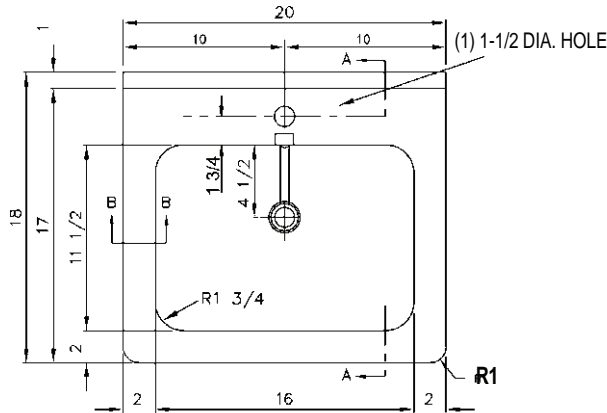

FAUCET - Must be specified

JSL-100-AC - w/plug-in power adapter

JSL-100-B - w/battery holder

APPROVED FOR MANUFACTURING

MODEL NO.: A-33338-S QTY: _____

JOB NAME: _____

TAG/ITEM: _____

CUSTOMER: _____

SIGNATURE: _____

JUST MFG. COMPANY CONTINUES TO MAKE QUALITY AND FUNCTIONALITY A MARK OF THE JUST PRODUCT LINE. WE RESERVE THE RIGHT TO CHANGE PRODUCT INFORMATION WITHOUT NOTICE. DIMENSIONS MAY CHANGE AND MAY BE SUBJECT TO CHANGE WITHOUT NOTICE. NO RESPONSIBILITY IS ASSUMED FOR USE OF SUPERCEDED OR VOIDED DATA. JUST MFG. CO. SINKS ARE MADE IN THE U.S.A. WHEN COMPARING OTHER BRAND PRODUCTS, BE SURE TO COMPARE USA QUALITY ALONG WITH FEATURES AND DIMENSIONS.

JUST MANUFACTURING COMPANY

9233 KING STREET . FRANKLIN PARK . ILLINOIS . 60131-2111

PH: 847-678-5150

FAX: 847-678-6817

E-MAIL: custserv@justmfg.com

www.justmfg.com