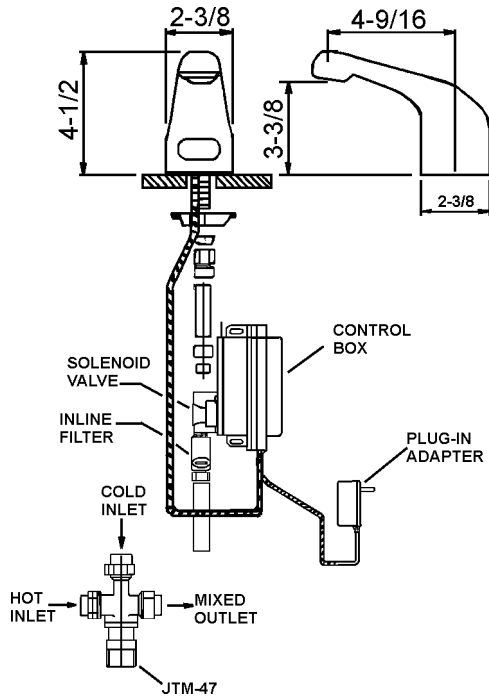

## JSL-100-AC - Sensor Operated Faucet with Control Module

Sensor-operated deck mounted lavatory faucet. Chrome plated solid brass construction faucet body. Laminar flow 1.5 GPM aerator.

Control module, AC powered vandal resistant with armored control/power cable. Power adapter, standard plug in type, provides 12V DC output. Slow closing solenoid valve, piston-operated, provides reliable smooth operation without water hammer. In-line filter with clean-out trap. Sensor range adjustable from 6" to 30". Automatic time-out feature adjustable from 0 (preset-active until no activity sensed) up to 60 seconds in 15 second intervals. Shut-off delay adjustable to 0, 1 (preset), 2, 4 or 8 seconds.