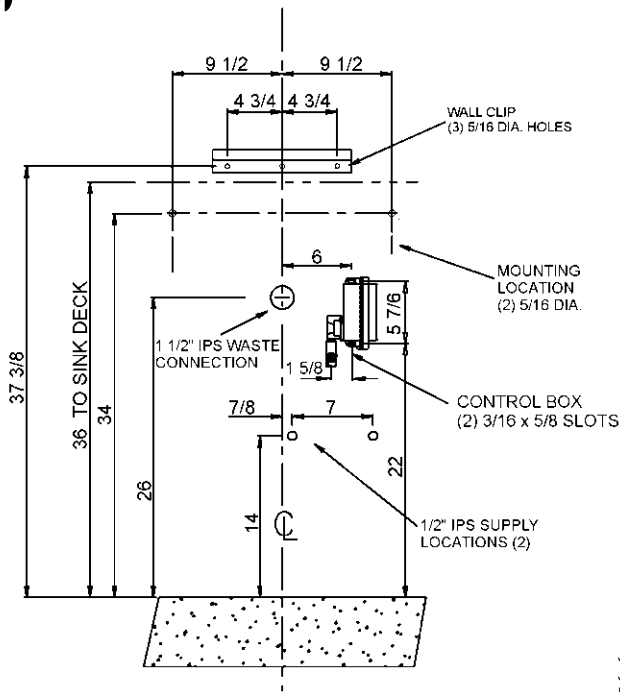

JUST MFG. COMPANY CONTINUES TO MAKE QUALITY AND FUNCTIONALITY A MARK OF THE JUST PRODUCT LINE. TO DO SO REQUIRES THAT WE RESERVE THE RIGHT TO CHANGE PRODUCT INFORMATION WITHOUT NOTICE. FOR THE MOST CURRENT AND ACCURATE INFORMATION REGARDING THE COMPLETE LINE OF JUST SINKS, FAUCETS AND DRAINS, CLICK ON THE SPEC LINE DRAWINGS LINK ON OUR WEB SITE AT www.justmfg.com

A33338S

JUST MANUFACTURING COMPANY	
9233 KING STREET . FRANKLIN PARK . ILLINOIS . 60131-2111	
PH: 847-678-5150 . FAX: 847-678-6817	
E-MAIL: custserv@justmfg.com . www.justmfg.com