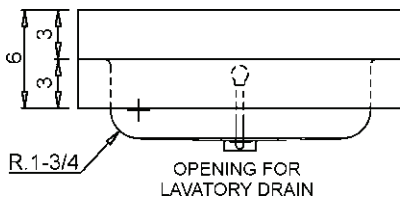

FAUCET - Must be specified

JSL-100-AC - w/plug-in power adapter

JSL-100-B - w/battery holder

APPROVED FOR MANUFACTURING

MODEL NO.: A-33338-S QTY: _____

JOB NAME: _____

TAG/ITEM: _____

CUSTOMER: _____

SIGNATURE: _____

JUST MFG. COMPANY CONTINUES TO MAKE QUALITY AND FUNCTIONALITY A MARK OF THE JUST PRODUCT LINE. WE RESERVE THE RIGHT TO CHANGE PRODUCT INFORMATION WITHOUT NOTICE. DIMENSIONS MAY CHANGE AND MAY BE SUBJECT TO CHANGE WITHOUT NOTICE. NO RESPONSIBILITY IS ASSUMED FOR USE OF SUPERCEDED OR VOIDED DATA. JUST MFG. CO. SINKS ARE MADE IN THE U.S.A. WHEN COMPARING OTHER BRAND PRODUCTS, BE SURE TO COMPARE USA QUALITY ALONG WITH FEATURES AND DIMENSIONS.

JUST MANUFACTURING COMPANY

9233 KING STREET . FRANKLIN PARK . ILLINOIS . 60131-2111

PH: 847-678-5150

FAX: 847-678-6817

E-MAIL: custserv@justmfg.com

www.justmfg.com