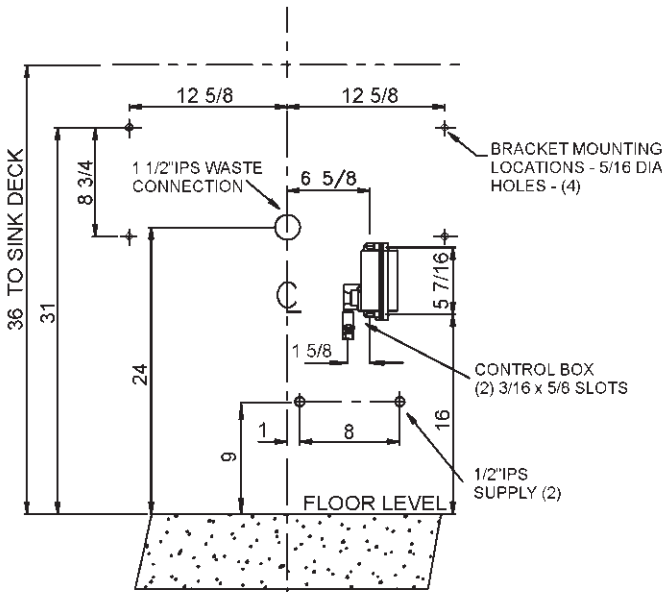

J-15-FS Drain

Chrome plated brass drain with flat grid strainer. 1-1/2" O.D. chrome plated tailpiece, 4" long.