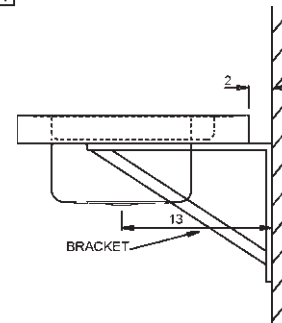

A-18666-S

INSTITUTIONAL GROUP

SURGEON'S LAVATORY

WITH

SENSOR-OPERATED FAUCET

SUBMITTAL DATA

SPECIFICATIONS

Seamless welded construction of 16 gauge type 304 stainless steel. Roll rim on front and sides. Interior surfaces to have a hand-Blended Just Finish. Exposed exterior surfaces to have a standard brush finish. Furnished with stainless steel tubular brackets. Drain punched for Just J-15-FS drain.