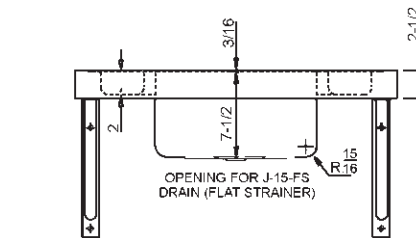

A-18666-S

INSTITUTIONAL GROUP

SURGEON'S LAVATORY

WITH

SENSOR-OPERATED FAUCET

SUBMITTAL DATA

SPECIFICATIONS

Seamless welded construction of 16 gauge type 304 stainless steel. Roll rim on front and sides. Interior surfaces to have a hand-Blended Just Finish. Exposed exterior surfaces to have a standard brush finish. Furnished with stainless steel tubular brackets. Drain punched for Just J-15-FS drain.