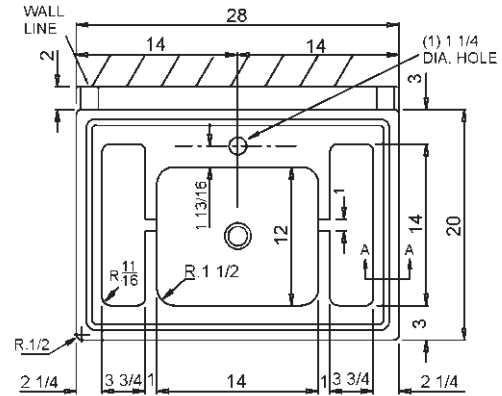

A-18666-S

INSTITUTIONAL GROUP

SURGEON'S LAVATORY

WITH

SENSOR-OPERATED FAUCET

SUBMITTAL DATA

SPECIFICATIONS

Seamless welded construction of 16 gauge type 304 stainless steel. Roll rim on front and sides. Interior surfaces to have a hand-Blended Just Finish. Exposed exterior surfaces to have a standard brush finish. Furnished with stainless steel tubular brackets. Drain punched for Just J-15-FS drain.

Sink certified to ASME A112.19.3/CSA B45.4; Uniform Plumbing Code (UPC); International Plumbing Code (IPC), by NSF International. Certified less fittings.

Includes:

JSGN-6 - Low Lead certified, deck mounted, sensor operated faucet with gooseneck spout and laminar flow control. AC or battery power - Specify when ordering.