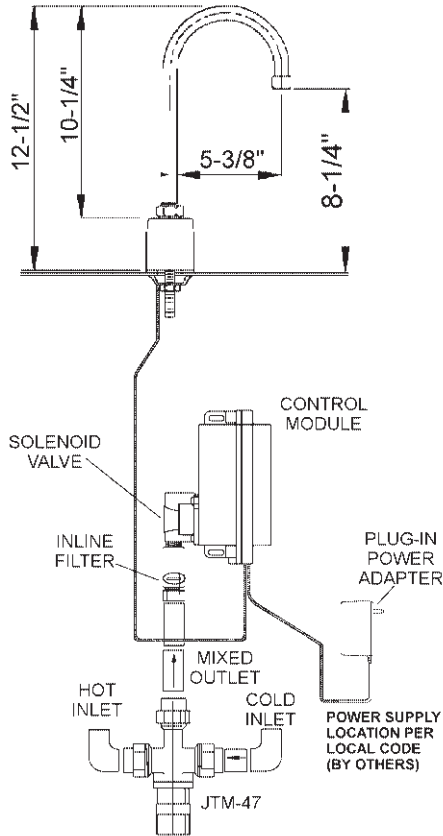

JSGN-6-AC Sensor Operated Faucet with Control Module

Sensor-operated deck mounted faucet. Chrome plated solid brass construction faucet body. Chrome plated spout 12-1/2" high from bottom of base (8-1/4" from base to aerator) with 5- 3/8" reach. Laminar flow control 2.0GPM .